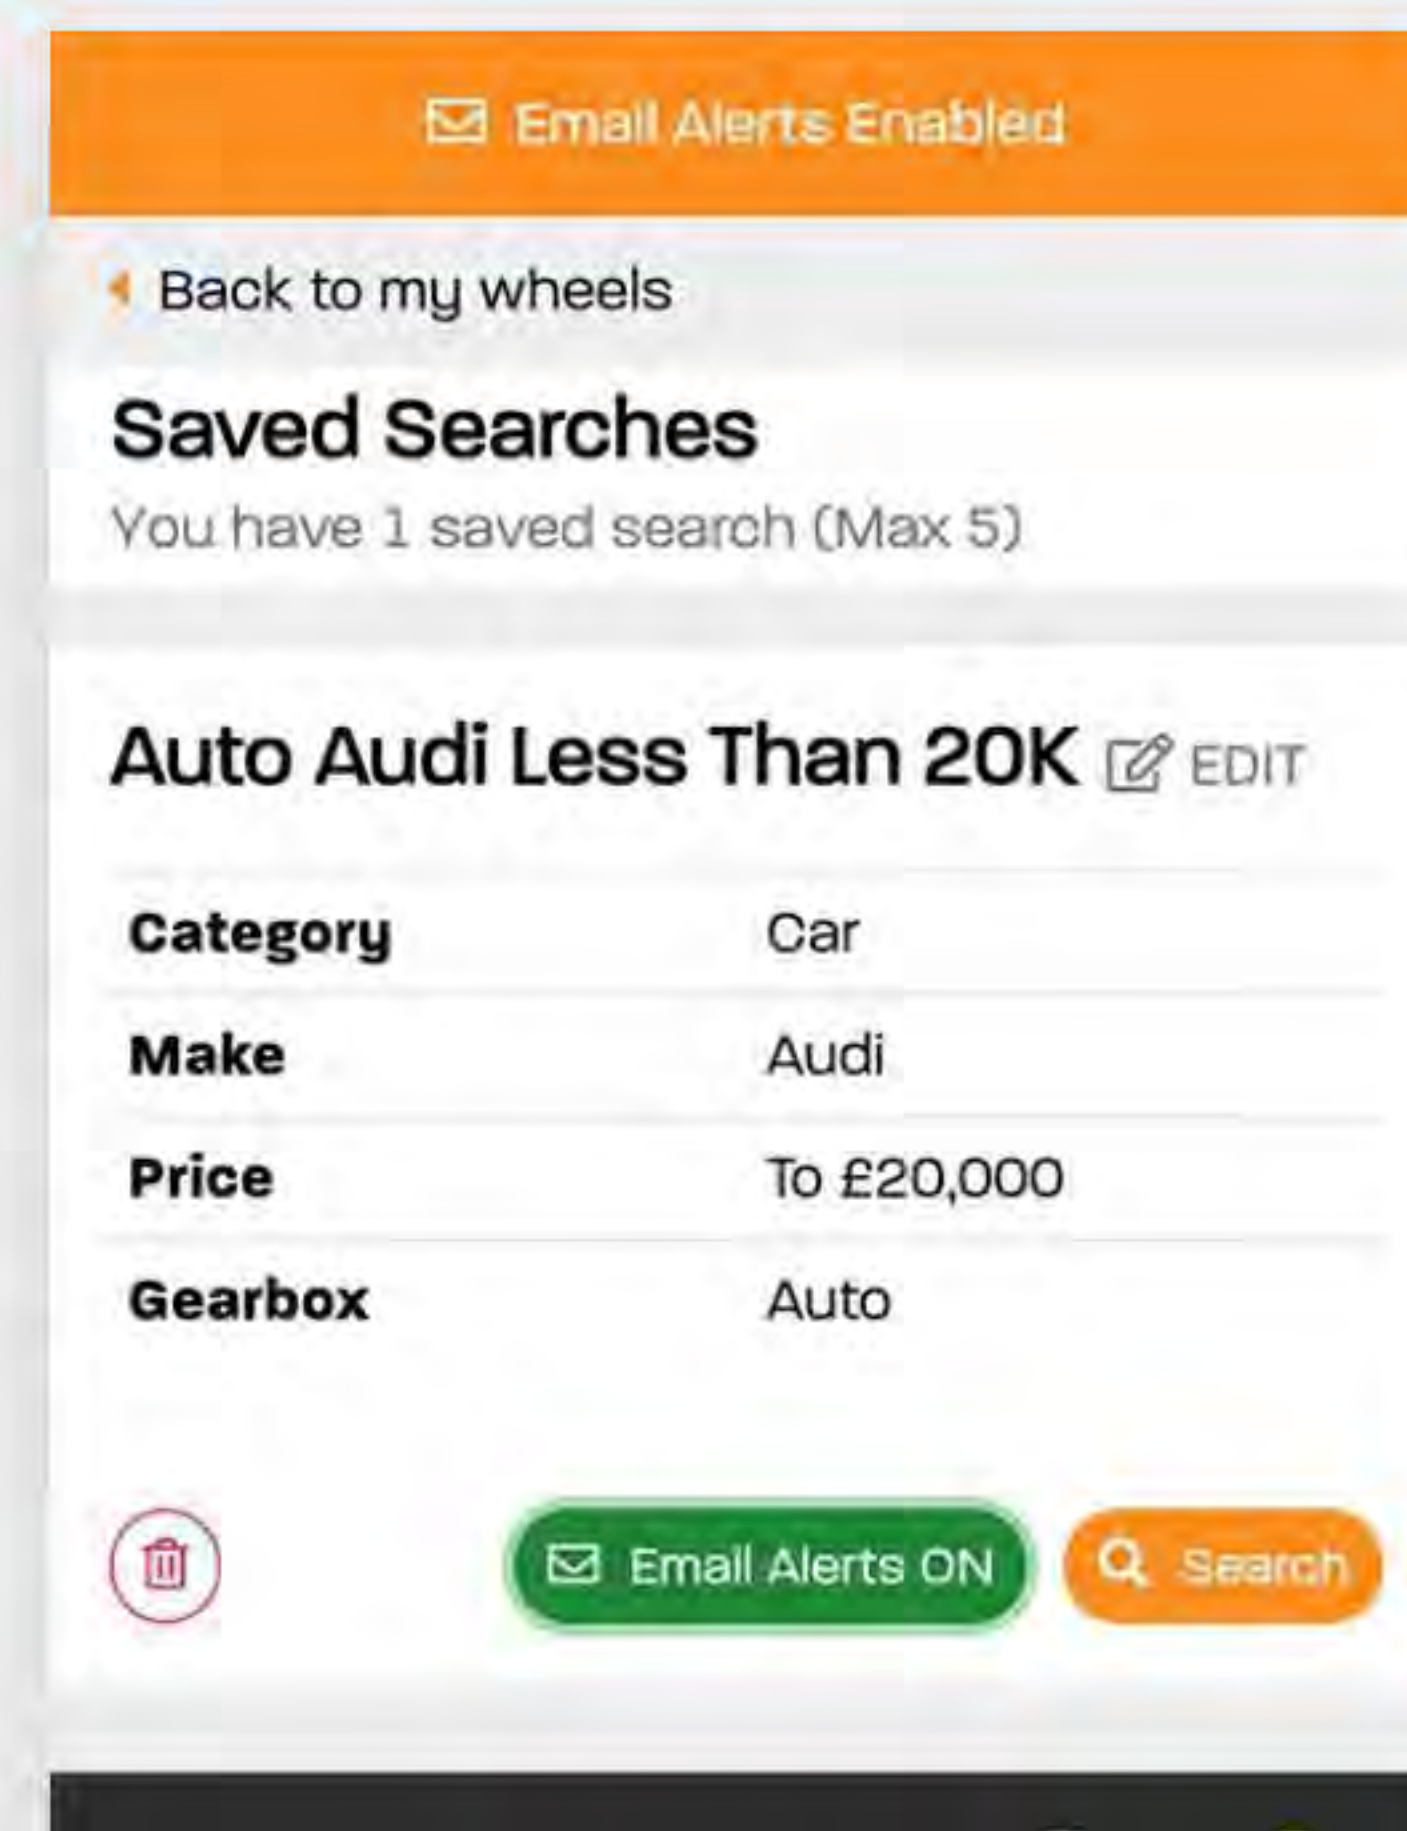

Saved Searches

Create custom saved searches based on any criteria, edit the name at any time and perform one click searches from the saved search dropdown. Users can create up to 5 saved searches.

Vehicle Alerts

By enabling alerts on your saved search you will receive an email whenever and new vehicle is listed that matches your criteria.