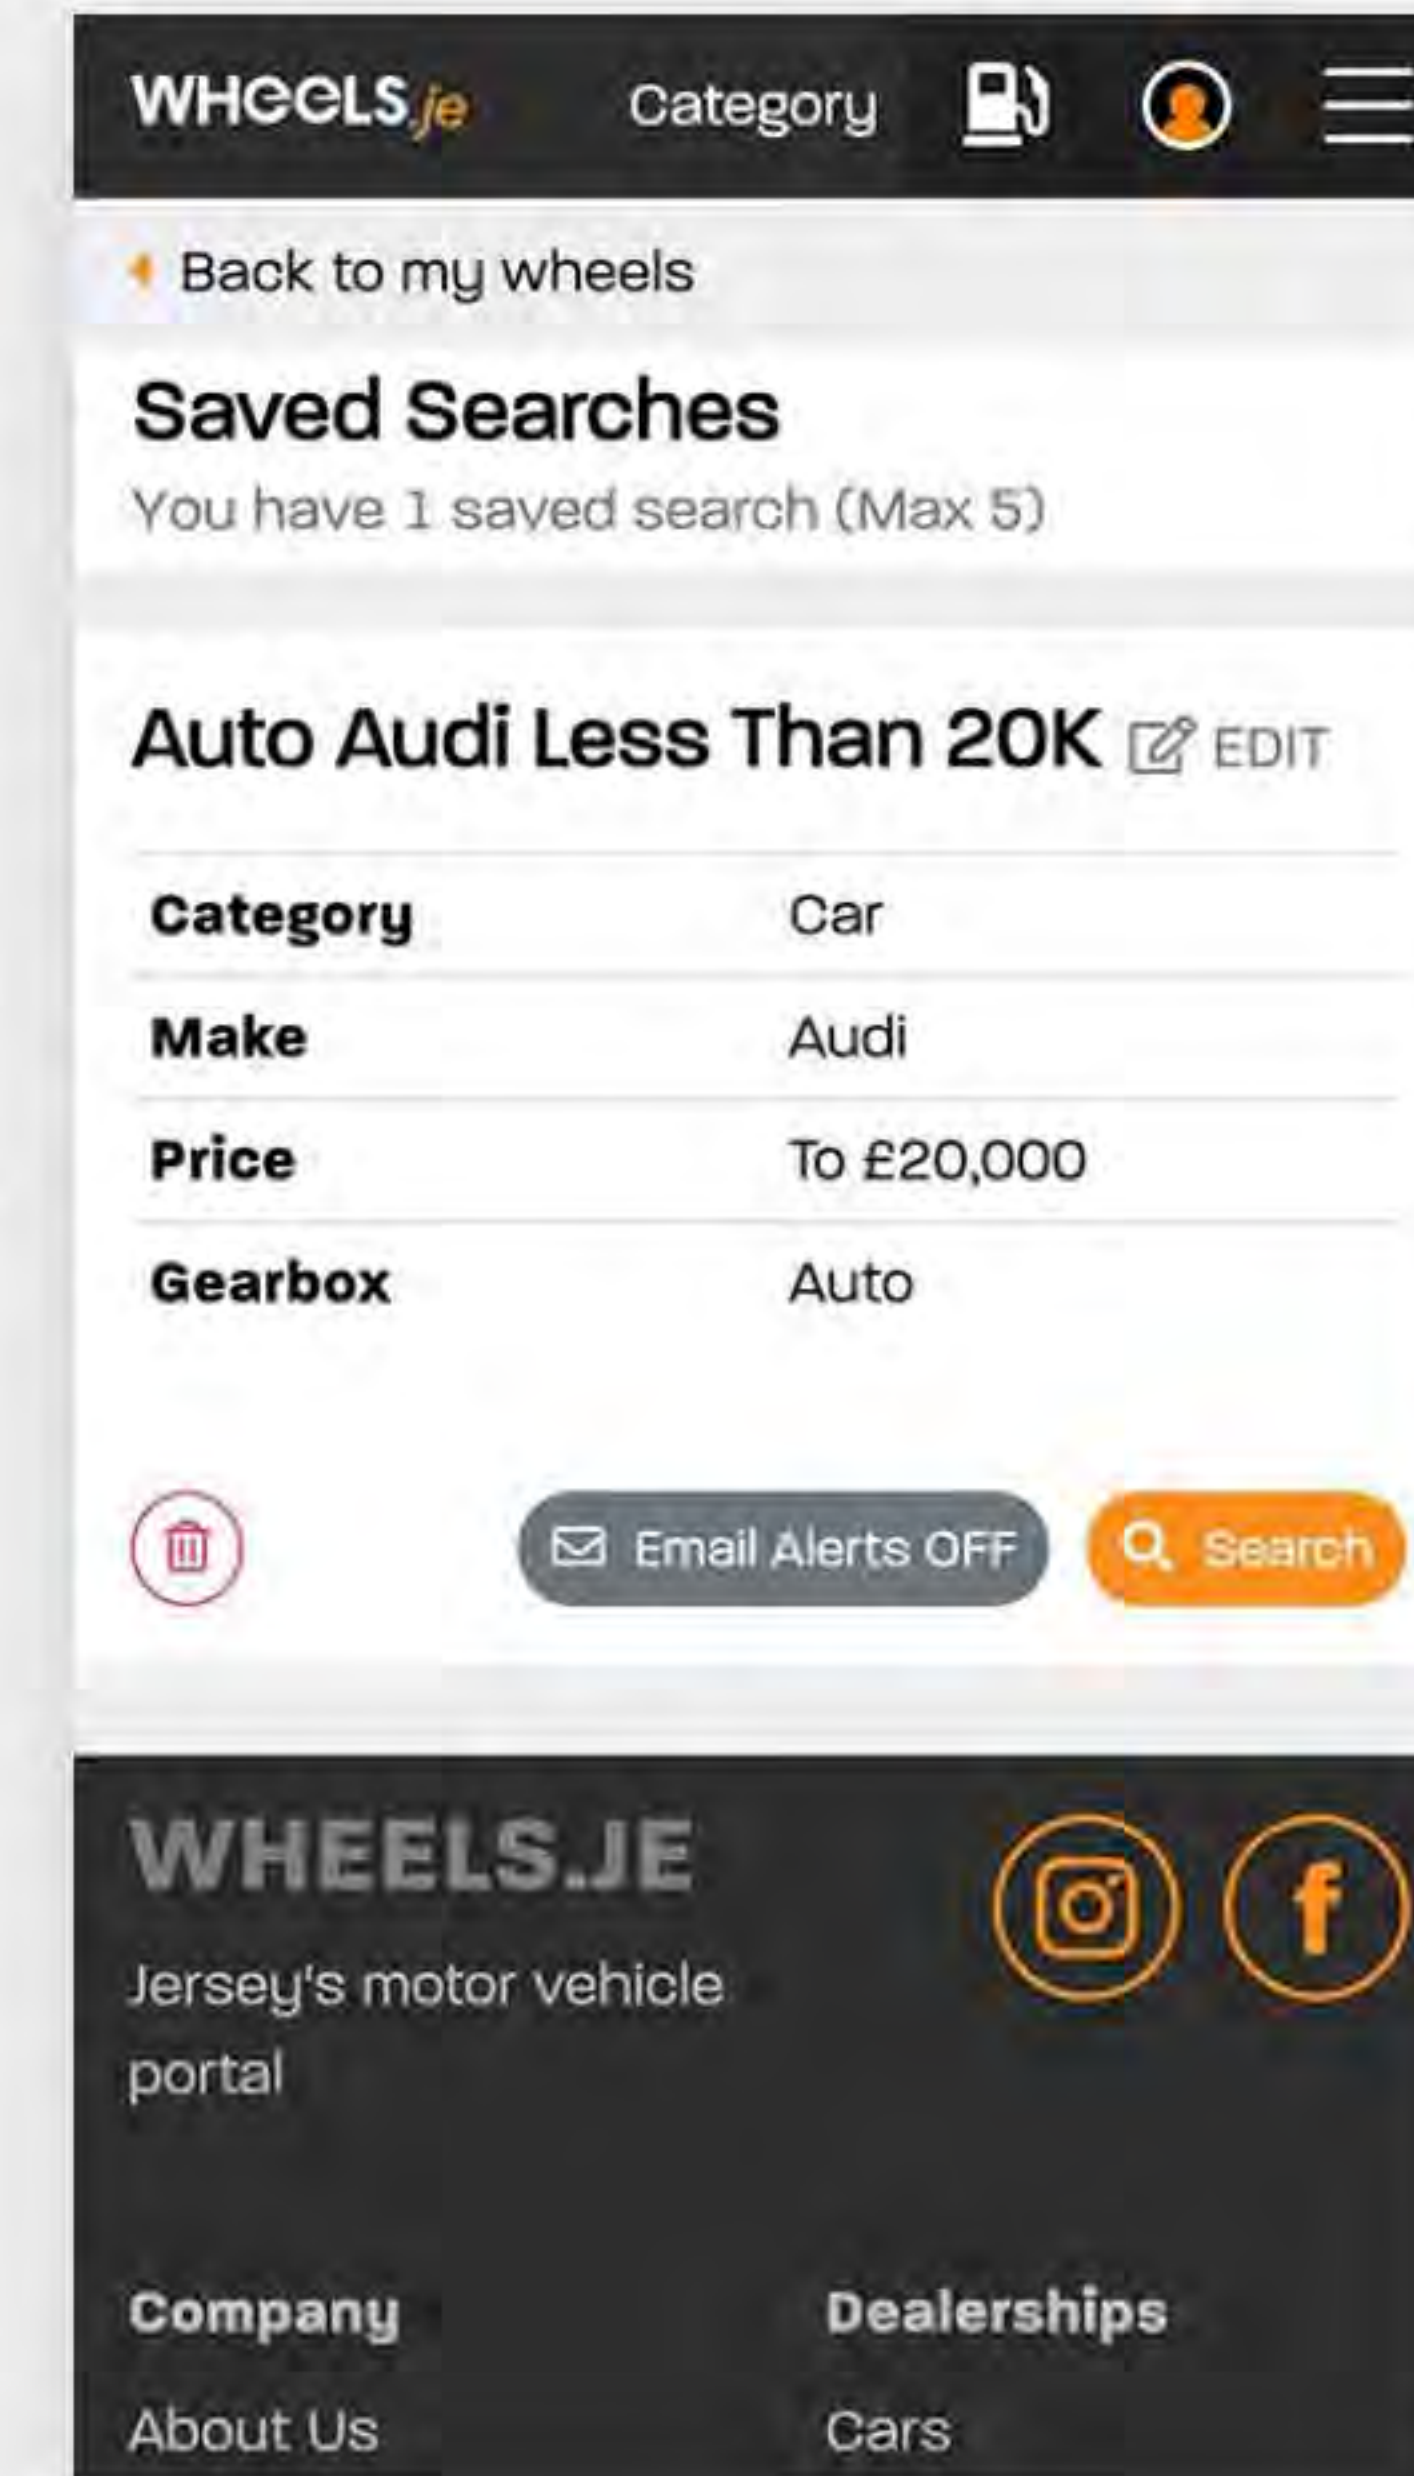

Saved Searches

Create custom saved searches based on any criteria, edit the name at any time and perform one click searches from the saved search dropdown. Users can create up to 5 saved searches.

Vehicle Alerts

By enabling alerts on your saved search you will receive an email whenever and new vehicle is listed that matches your criteria.