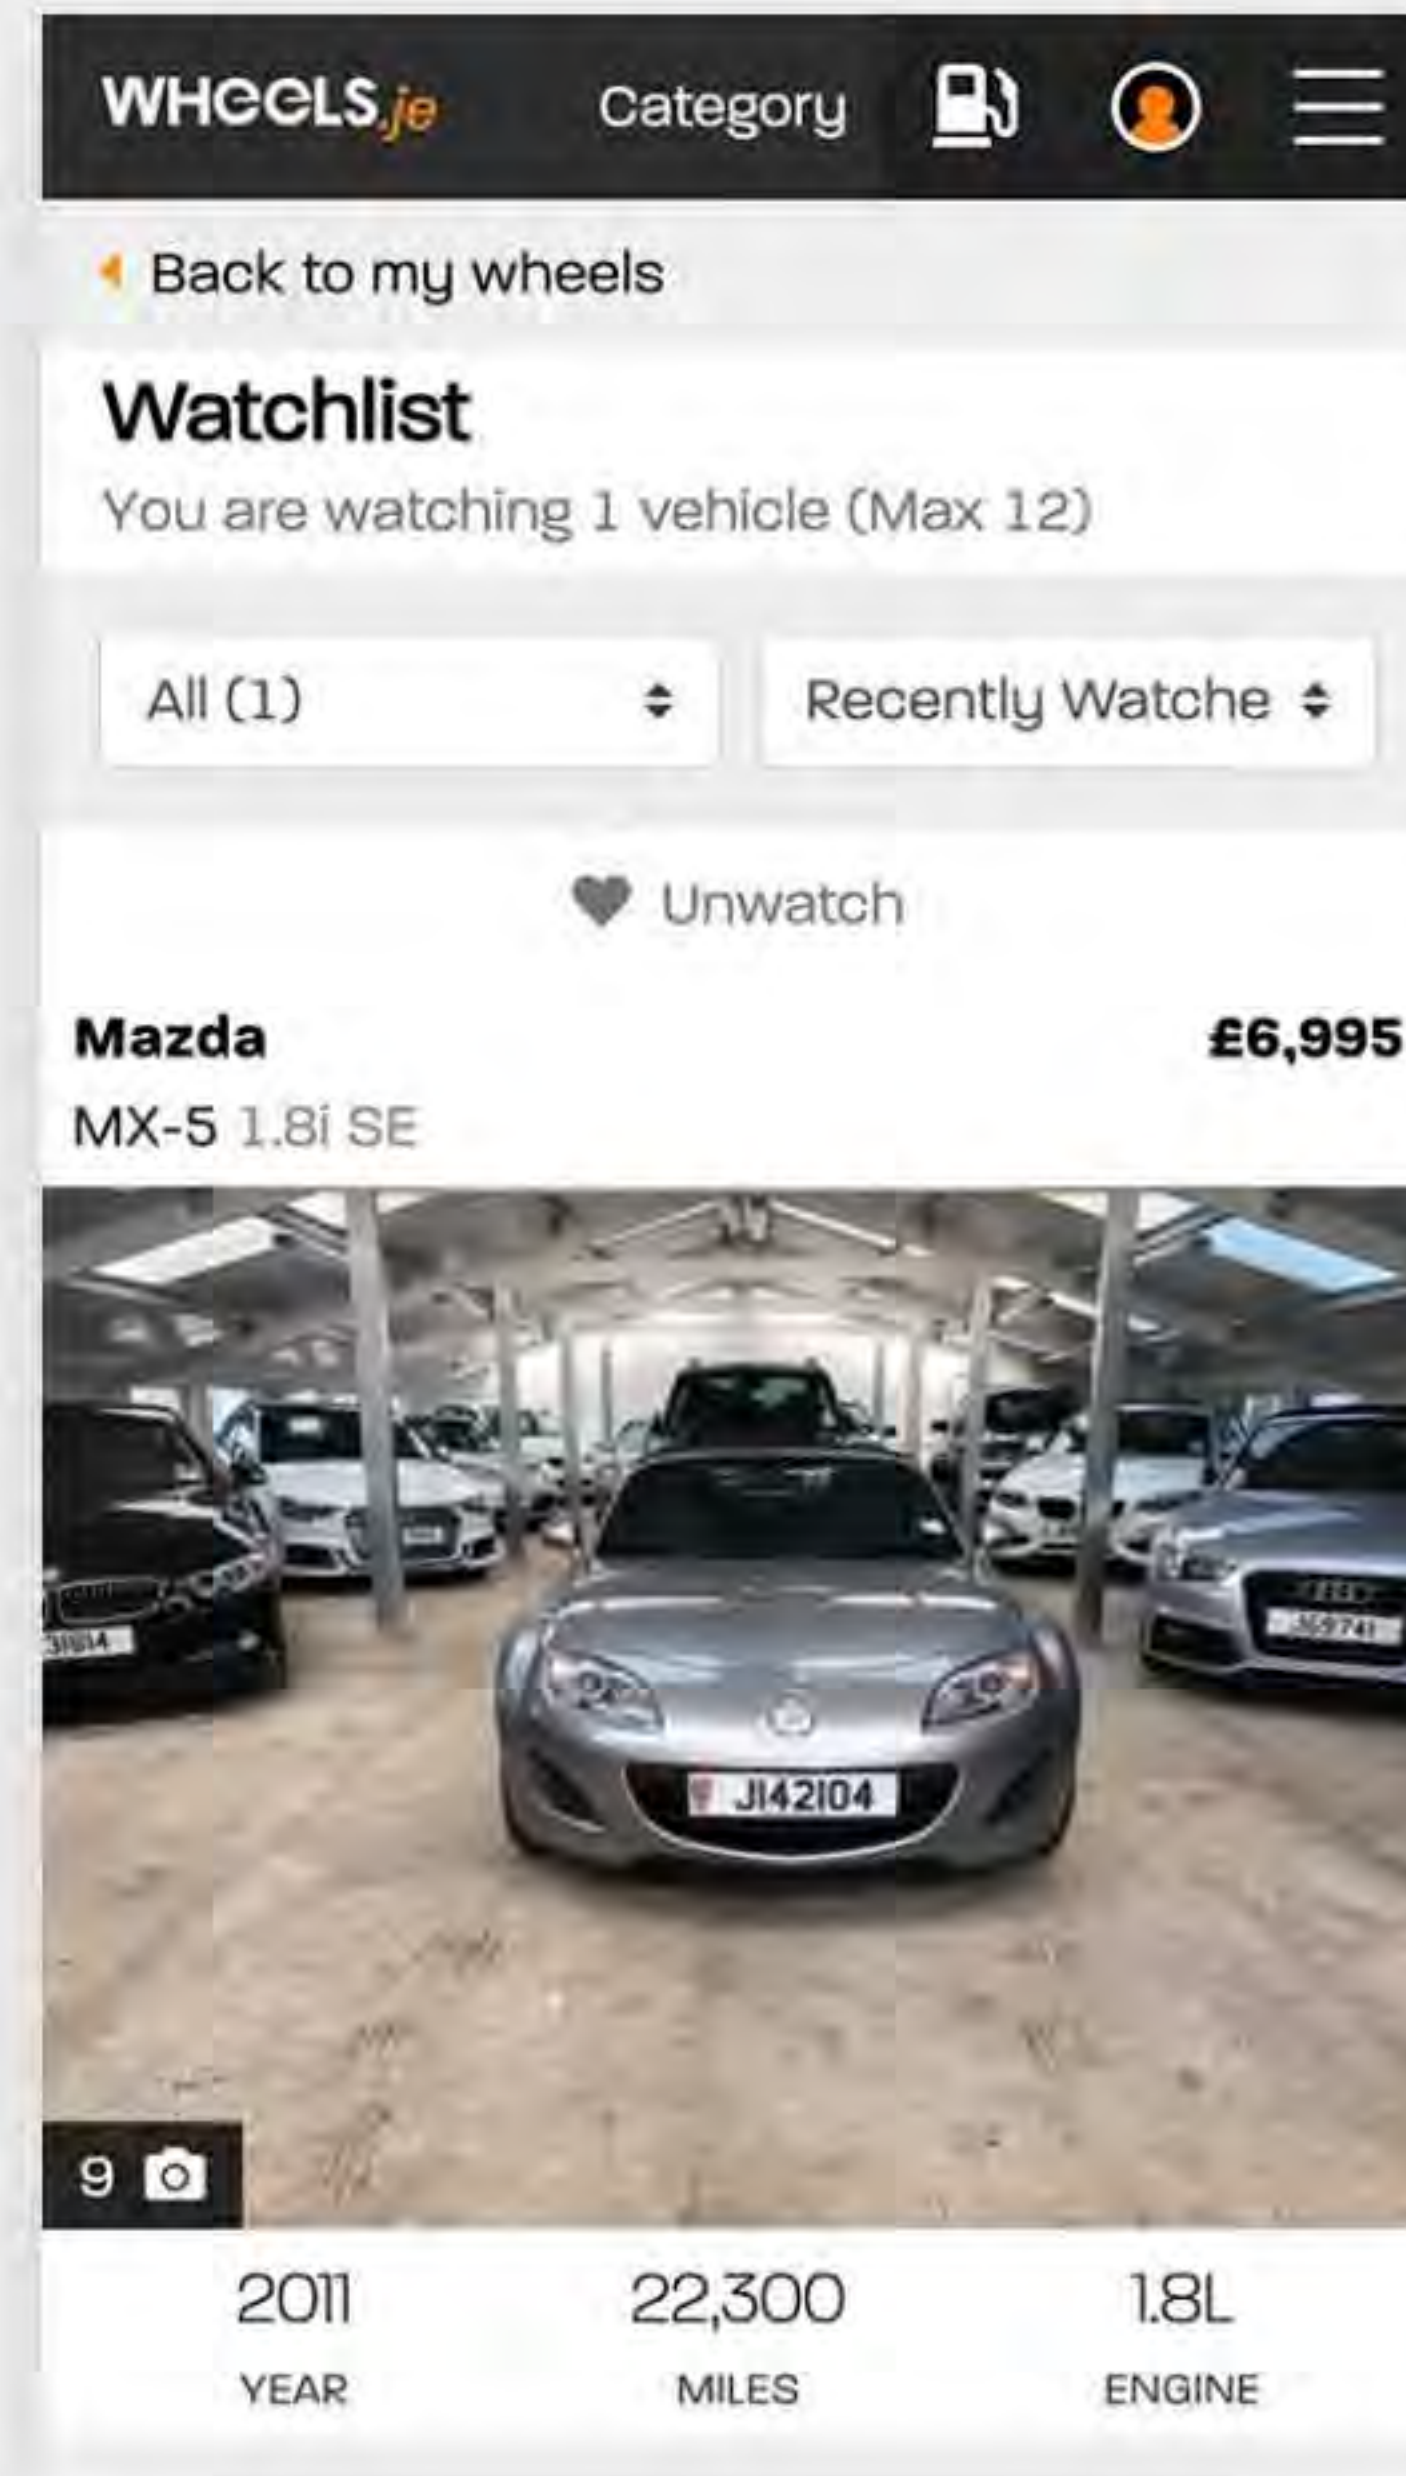

Watchlist

Users can watch up to 12 vehicles when searching and filtering vehicles for sale. Watchlists can be filtered by category and ordered by recently watched, highest price, lowest price, age and mileage.