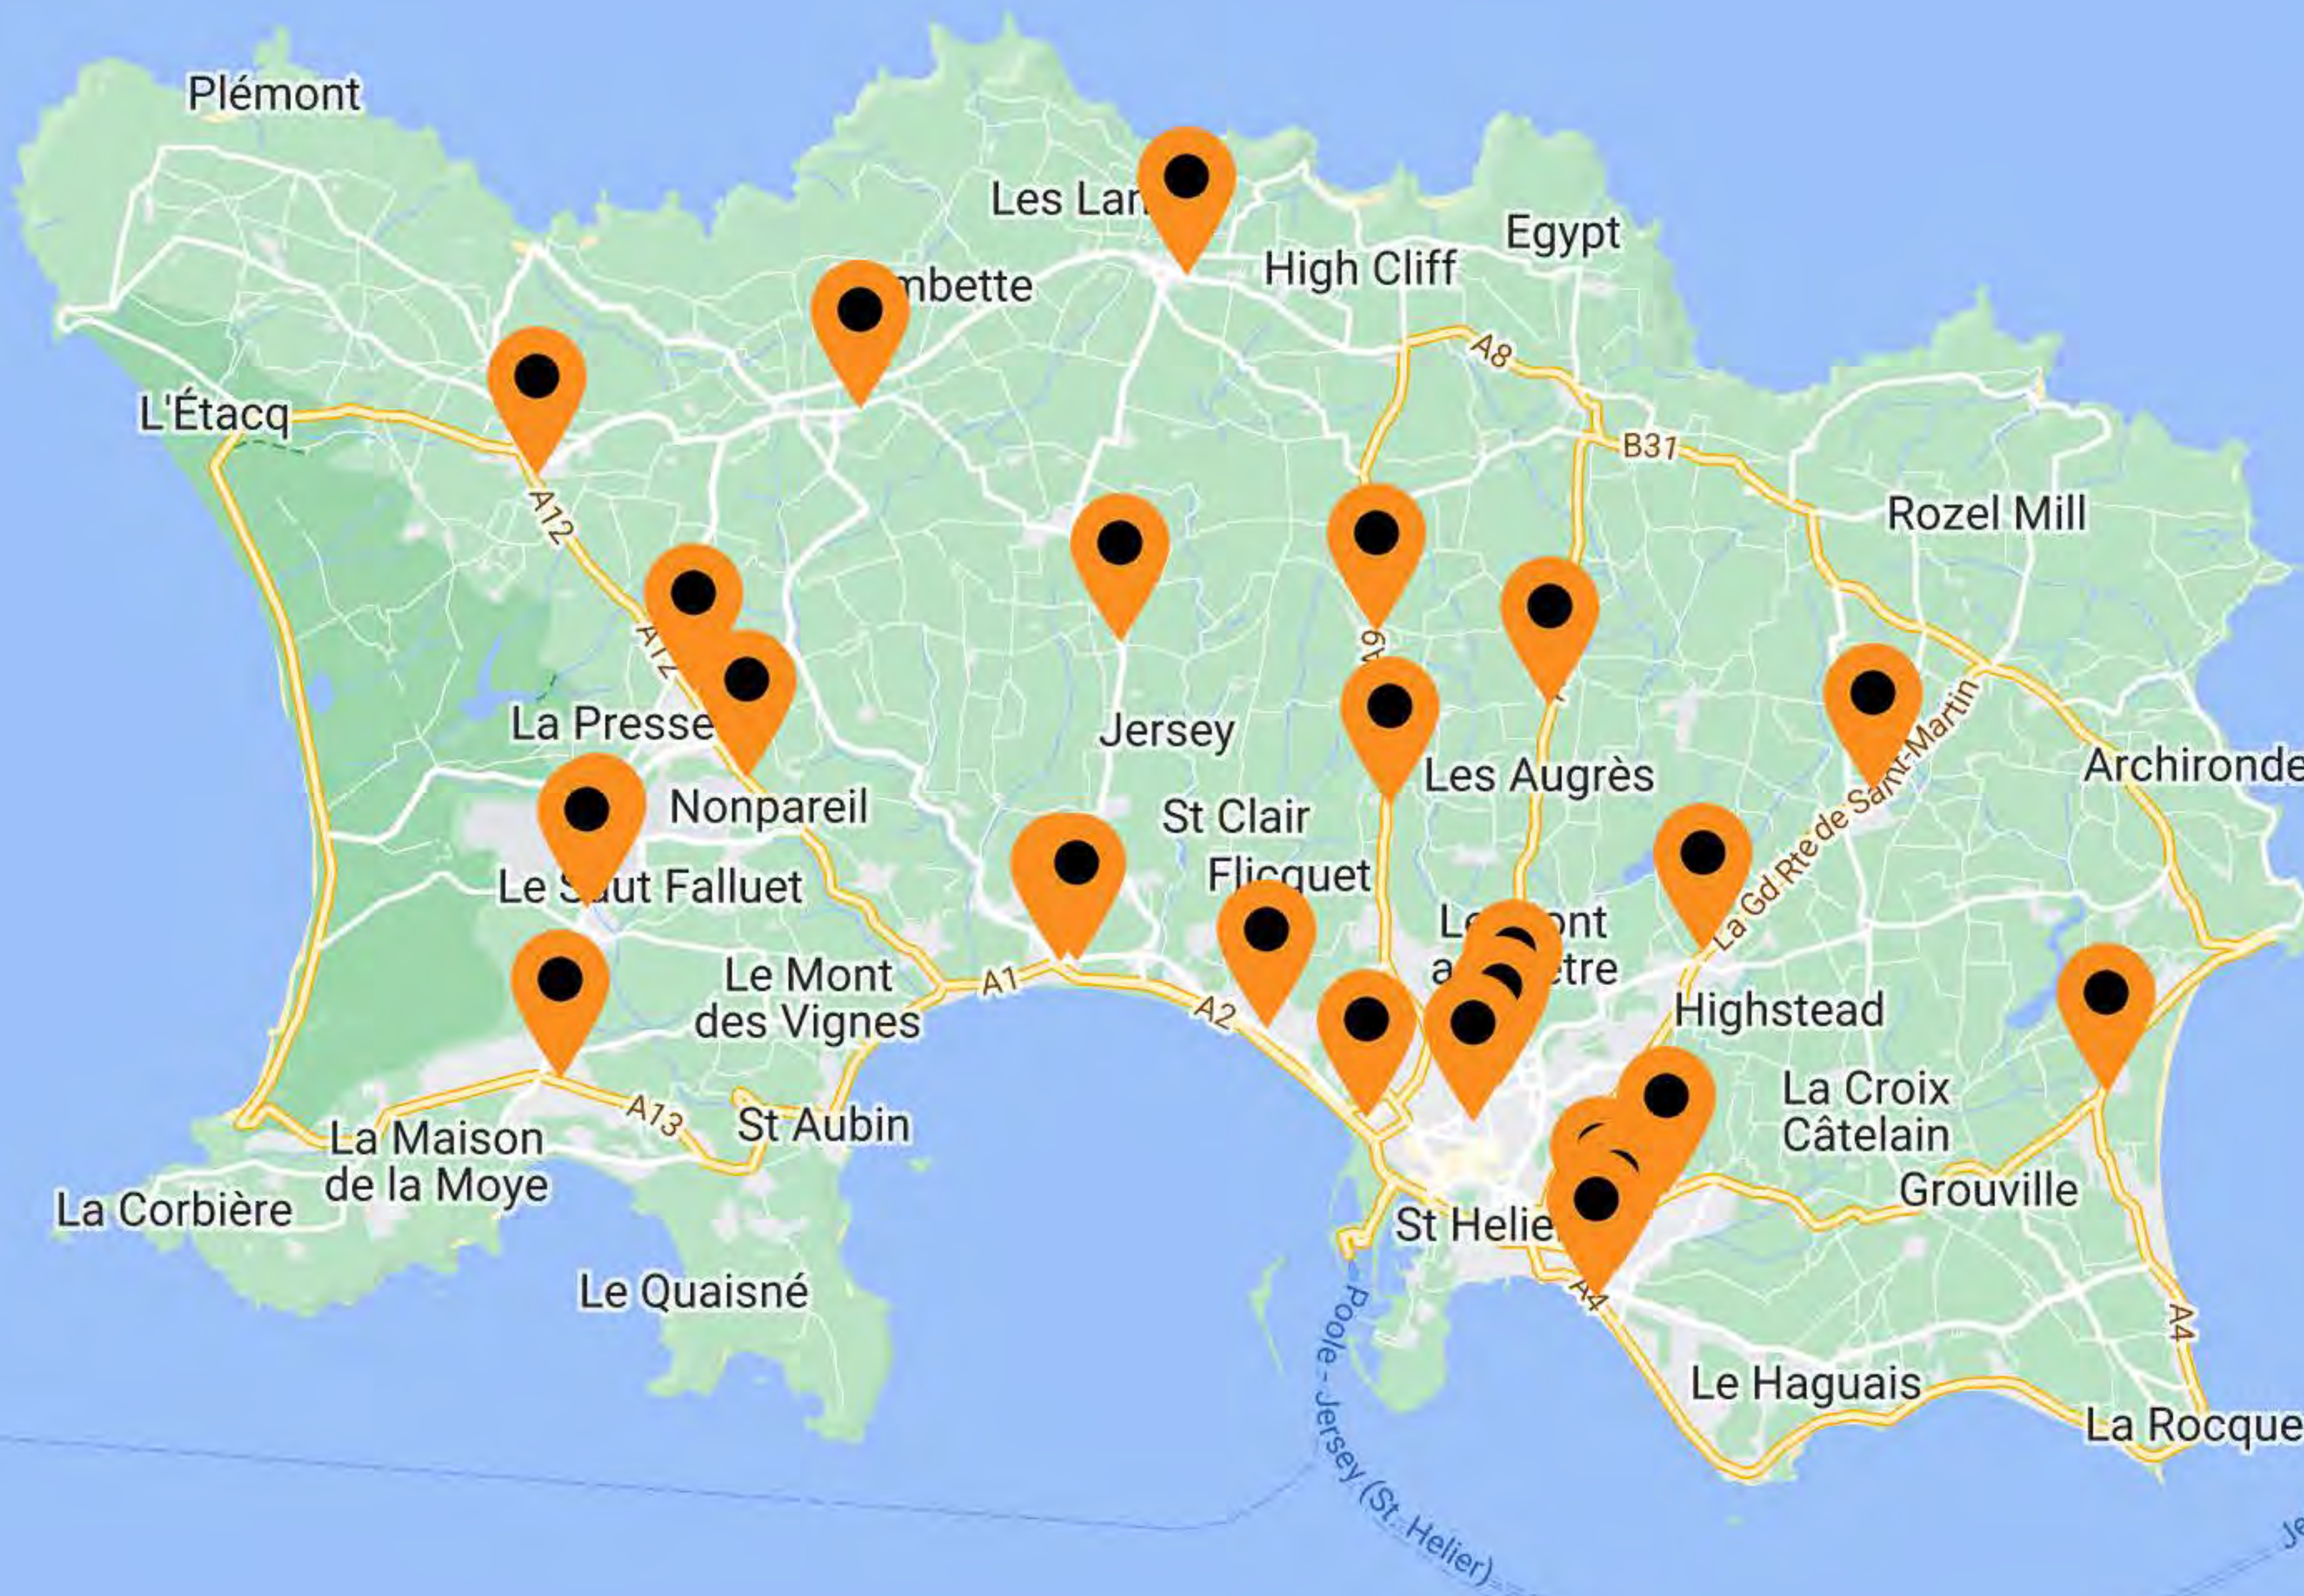

165.9p - ATF Maufant

165.9p - ATF Augrès

169.9p - M&S Simply Food (St. Peter)

170.8p - Motor Mall

170.9p - M&S Simply Food (St. John)

171.9p - Rubis Red Houses

171.9p - Rubis First Tower

171.9p - Rubis Sion

172.9p - Falles (Airport Road)

175.9p - Co-op En Route (St. Peter)

175.9p - Co-op En Route (St. Mary)

176.9p - Falles (Longueville Road)

178.5p - Morrisons Daily (Kensington Pl)