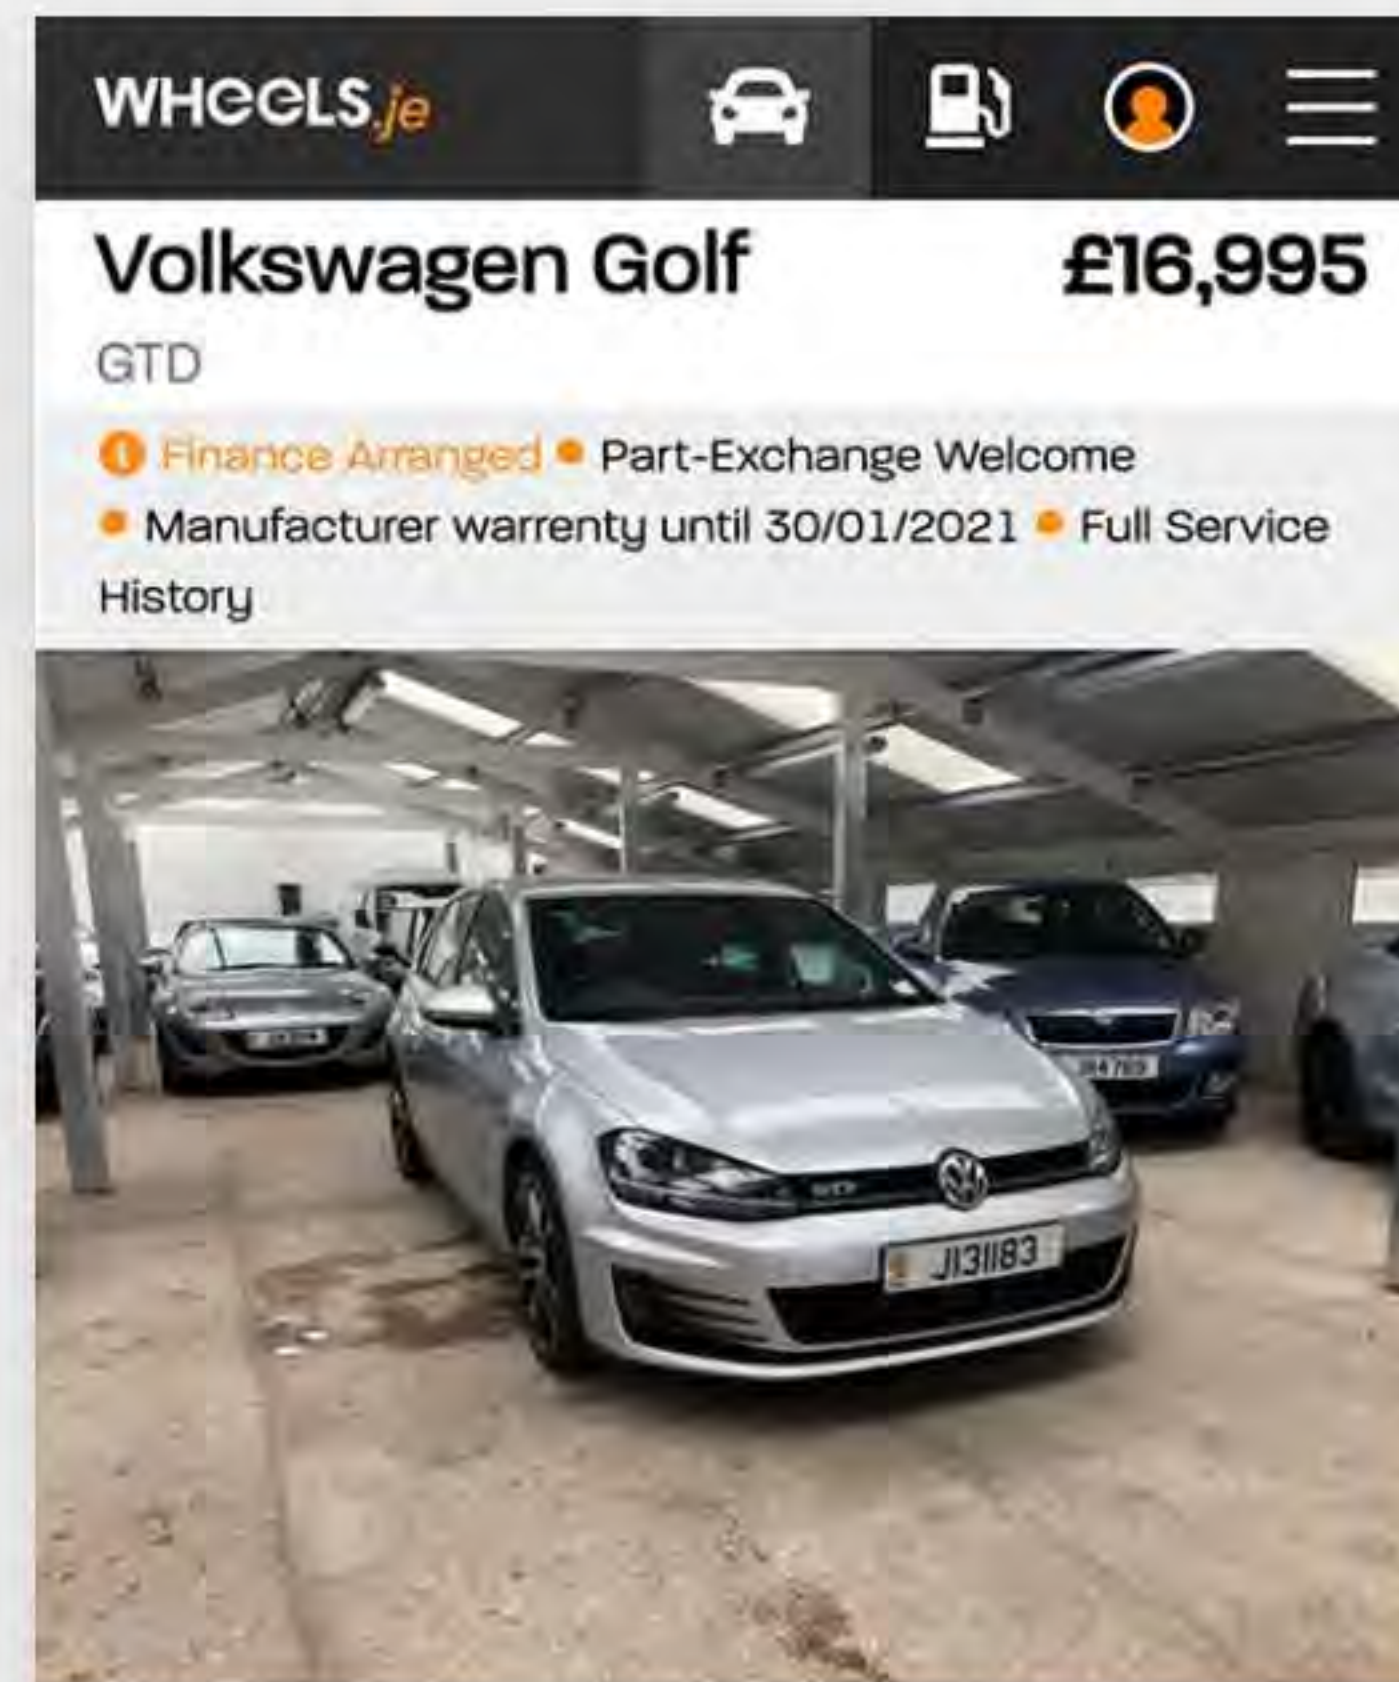

Detailed Listings

Service & Warranty

Highlight Full Service History or any warranties still valid.

Enhanced Gallery

Browse multiple vehicle photos, launch full screen slideshow and zoom & pinch.

Summary

Complete vehicle summary provides a consistent user browsing experience.

Key Specifications

Up to 10 user tagged key specifications that highlight the listing.

Full Specification

Free text for added all extra options and information about vehicle.

Dealer/Seller Messaging

Easy Messaging and Call buttons always visible on each listing.

Service & Warranty

Vehicles can be tagged with manufacturer warranties and full service history. Dealers can also highlight whether a finance option or part exchange is