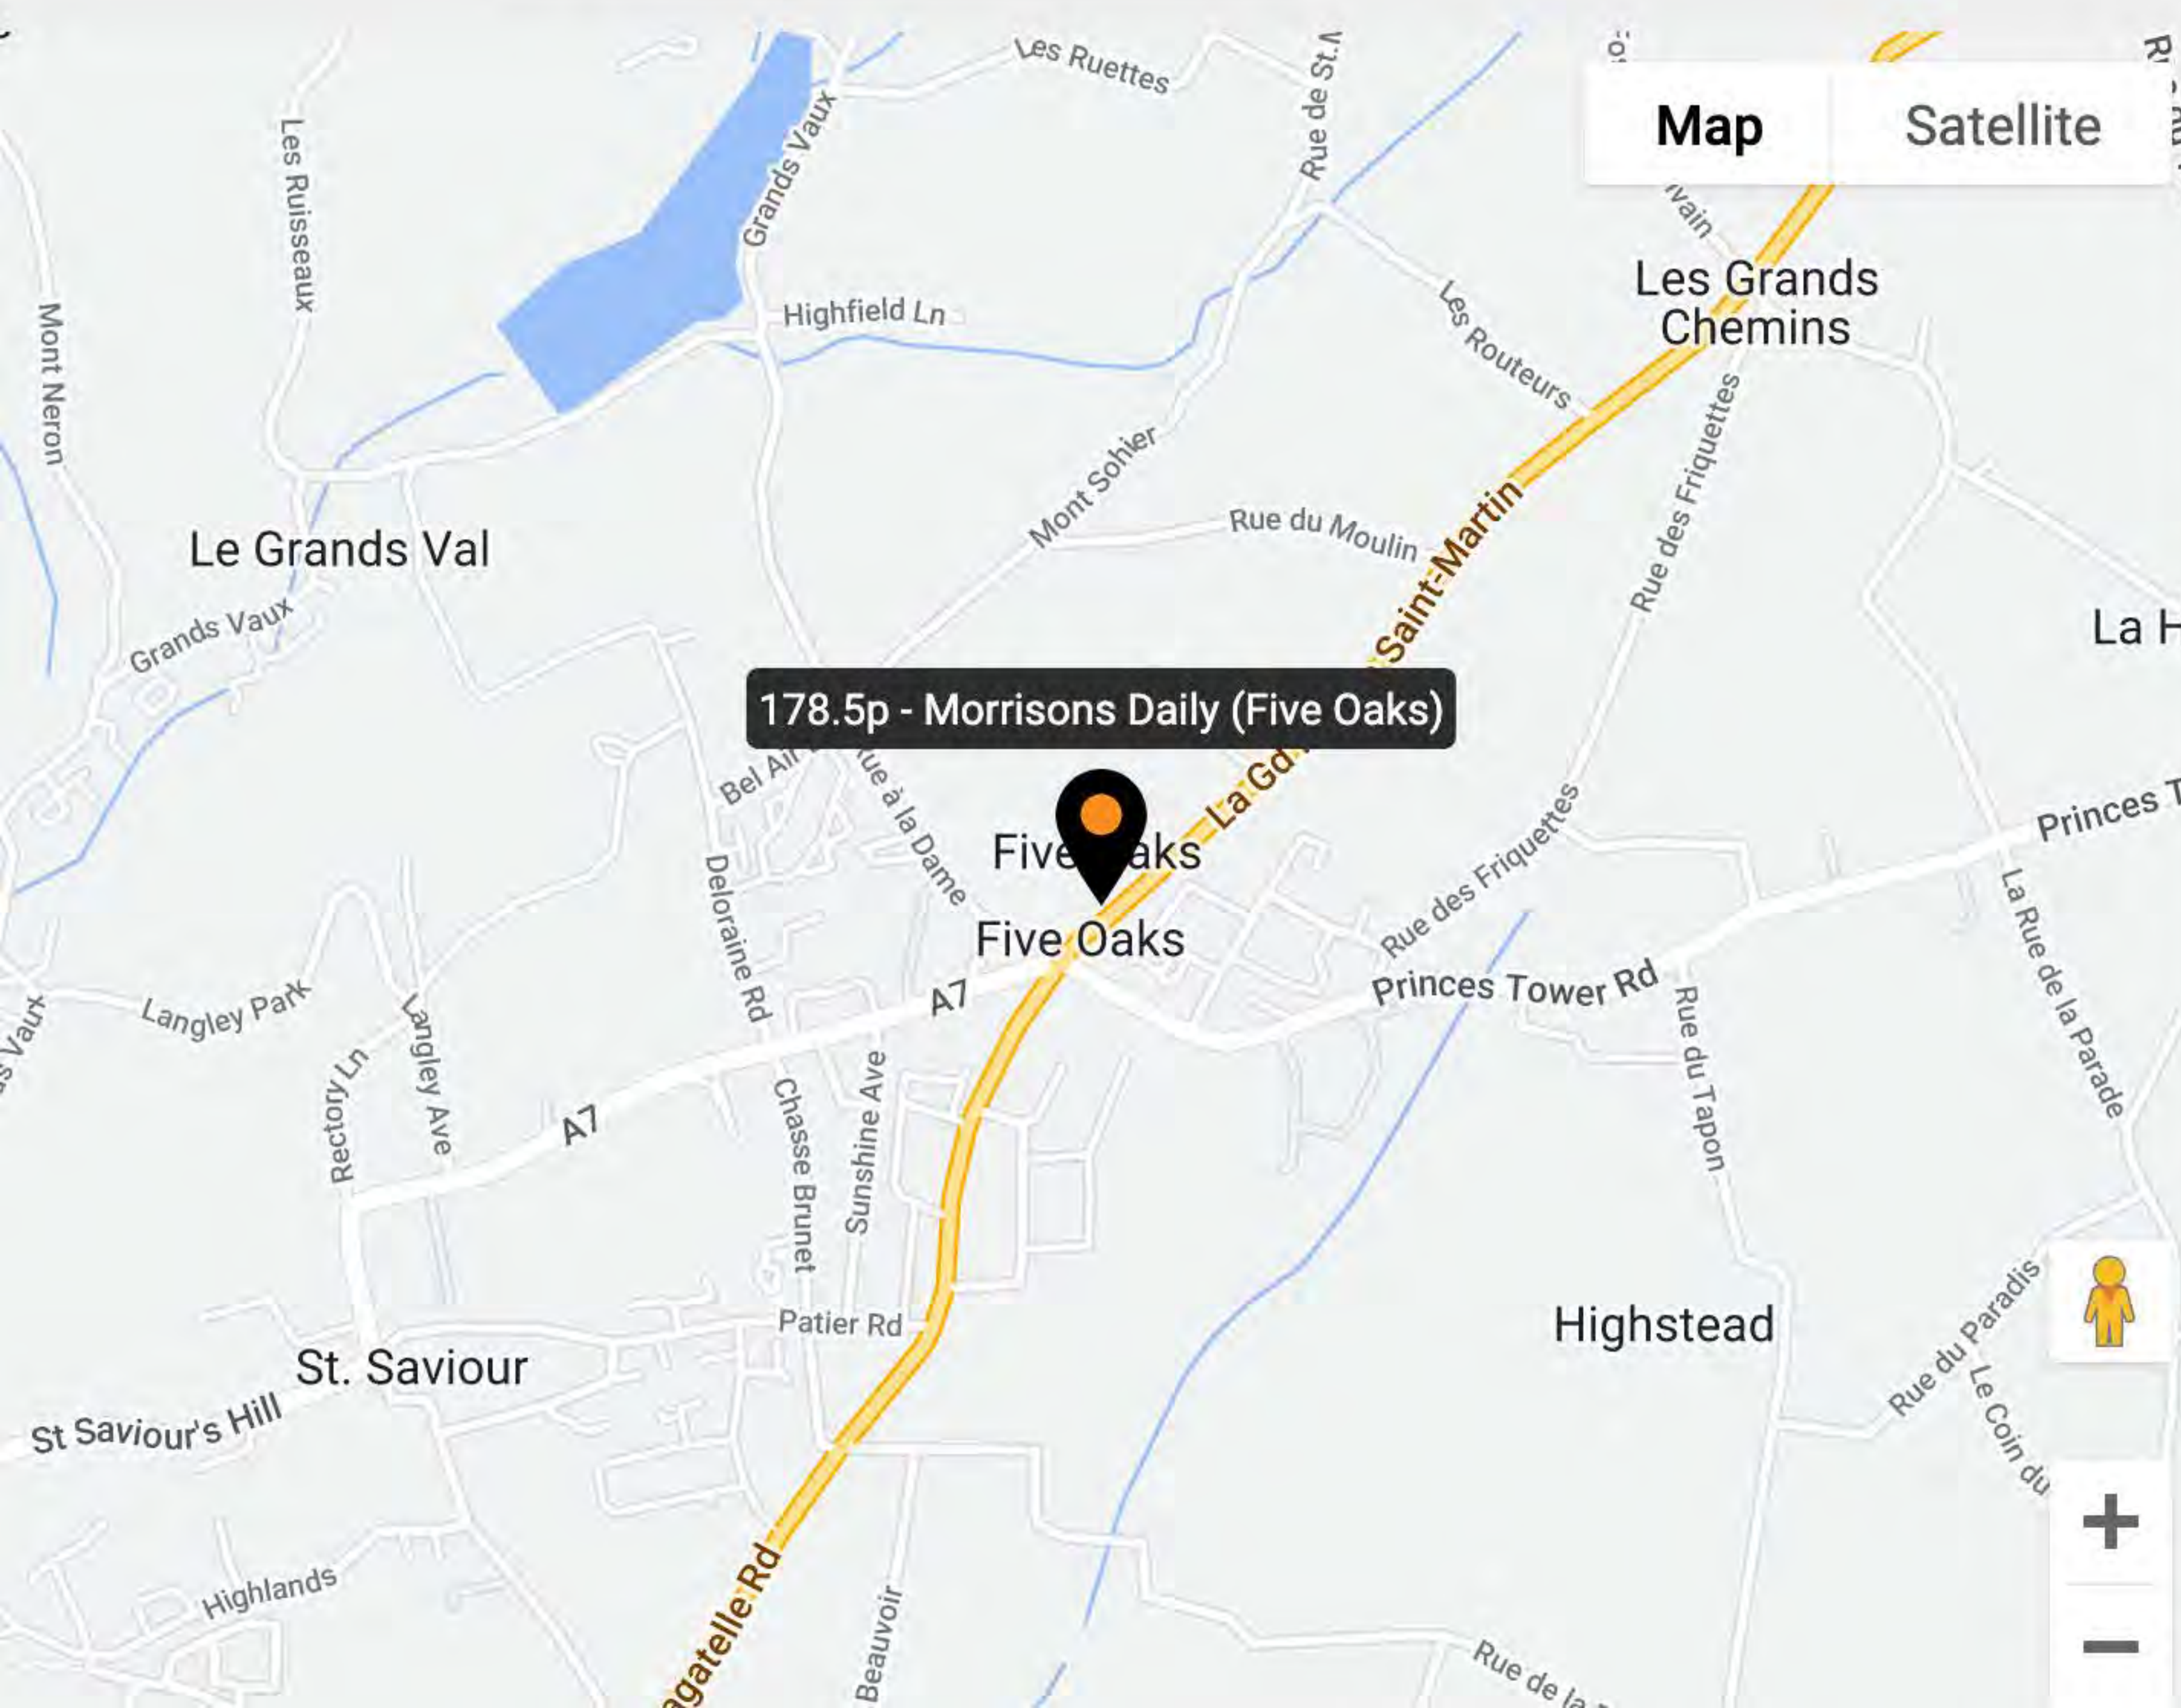

◀ Back to home

Latest Fuel Prices

Data from Price Comparison

Unleaded ▾

☰ LIST

📍 MAP

165.9p - ATF Maufant
165.9p - ATF Augrès
169.9p - M&S Simply Food (St. Peter)
170.8p - Motor Mall
170.9p - M&S Simply Food (St. John)
171.9p - Rubis Red Houses
171.9p - Rubis First Tower
171.9p - Rubis Sion
172.9p - Falles (Airport Road)
175.9p - Co-op En Route (St. Peter)
175.9p - Co-op En Route (St. Mary)
176.9p - Falles (Longueville Road)
178.5p - Morrisons Daily (Kensington Pl)