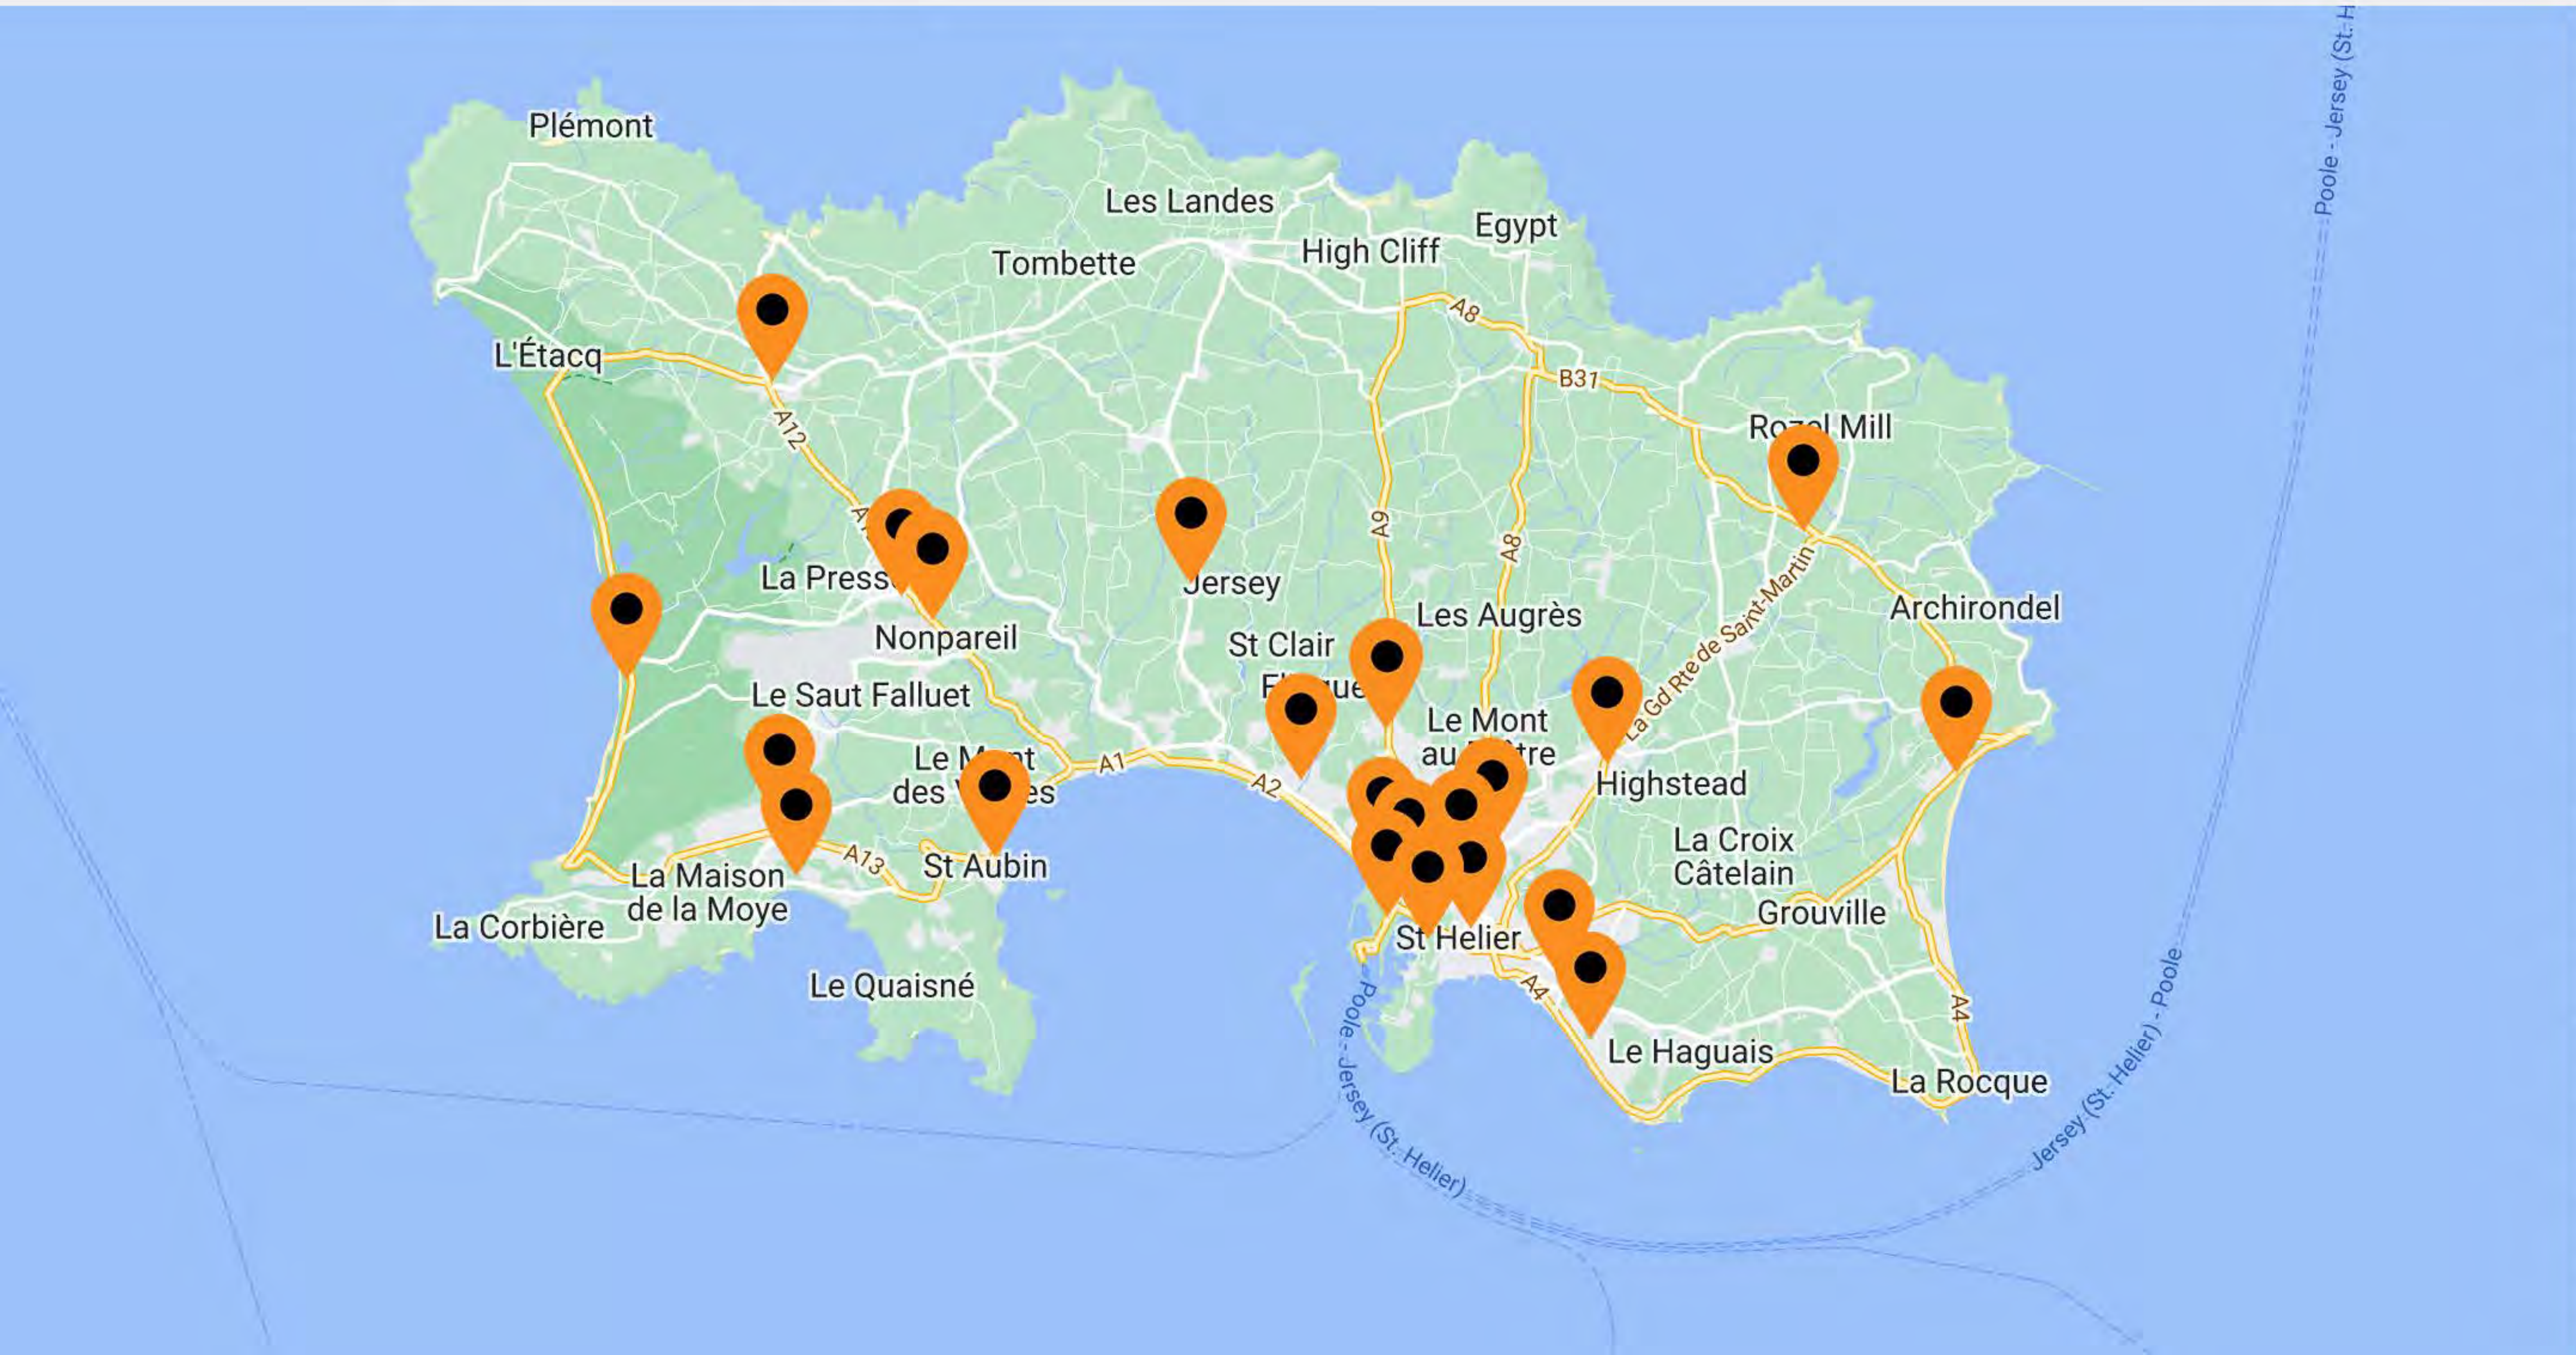

Browse 23 electric cars for sale

Type

Plug

LIST

MAP

El-Tico	FAST
Saint Ouen's Parish Hall	FAST
Red Houses Car Park	RAPID
Woodford Car Park	STANDARD
Co-Op Grand Marche (St. Peter)	FAST
Co-op En Route (St.Peter)	FAST
Co-op En Route (St.Peter) PS	FAST
St Aubin Car Park	FAST
St. Lawrence Village	FAST
First Tower Car Park	FAST
Jersey Electricity	RAPID
The Solar Hub, The Powerhouse	FAST
The Powerhouse	STANDARD
Patriotic Street Car Park	STANDARD