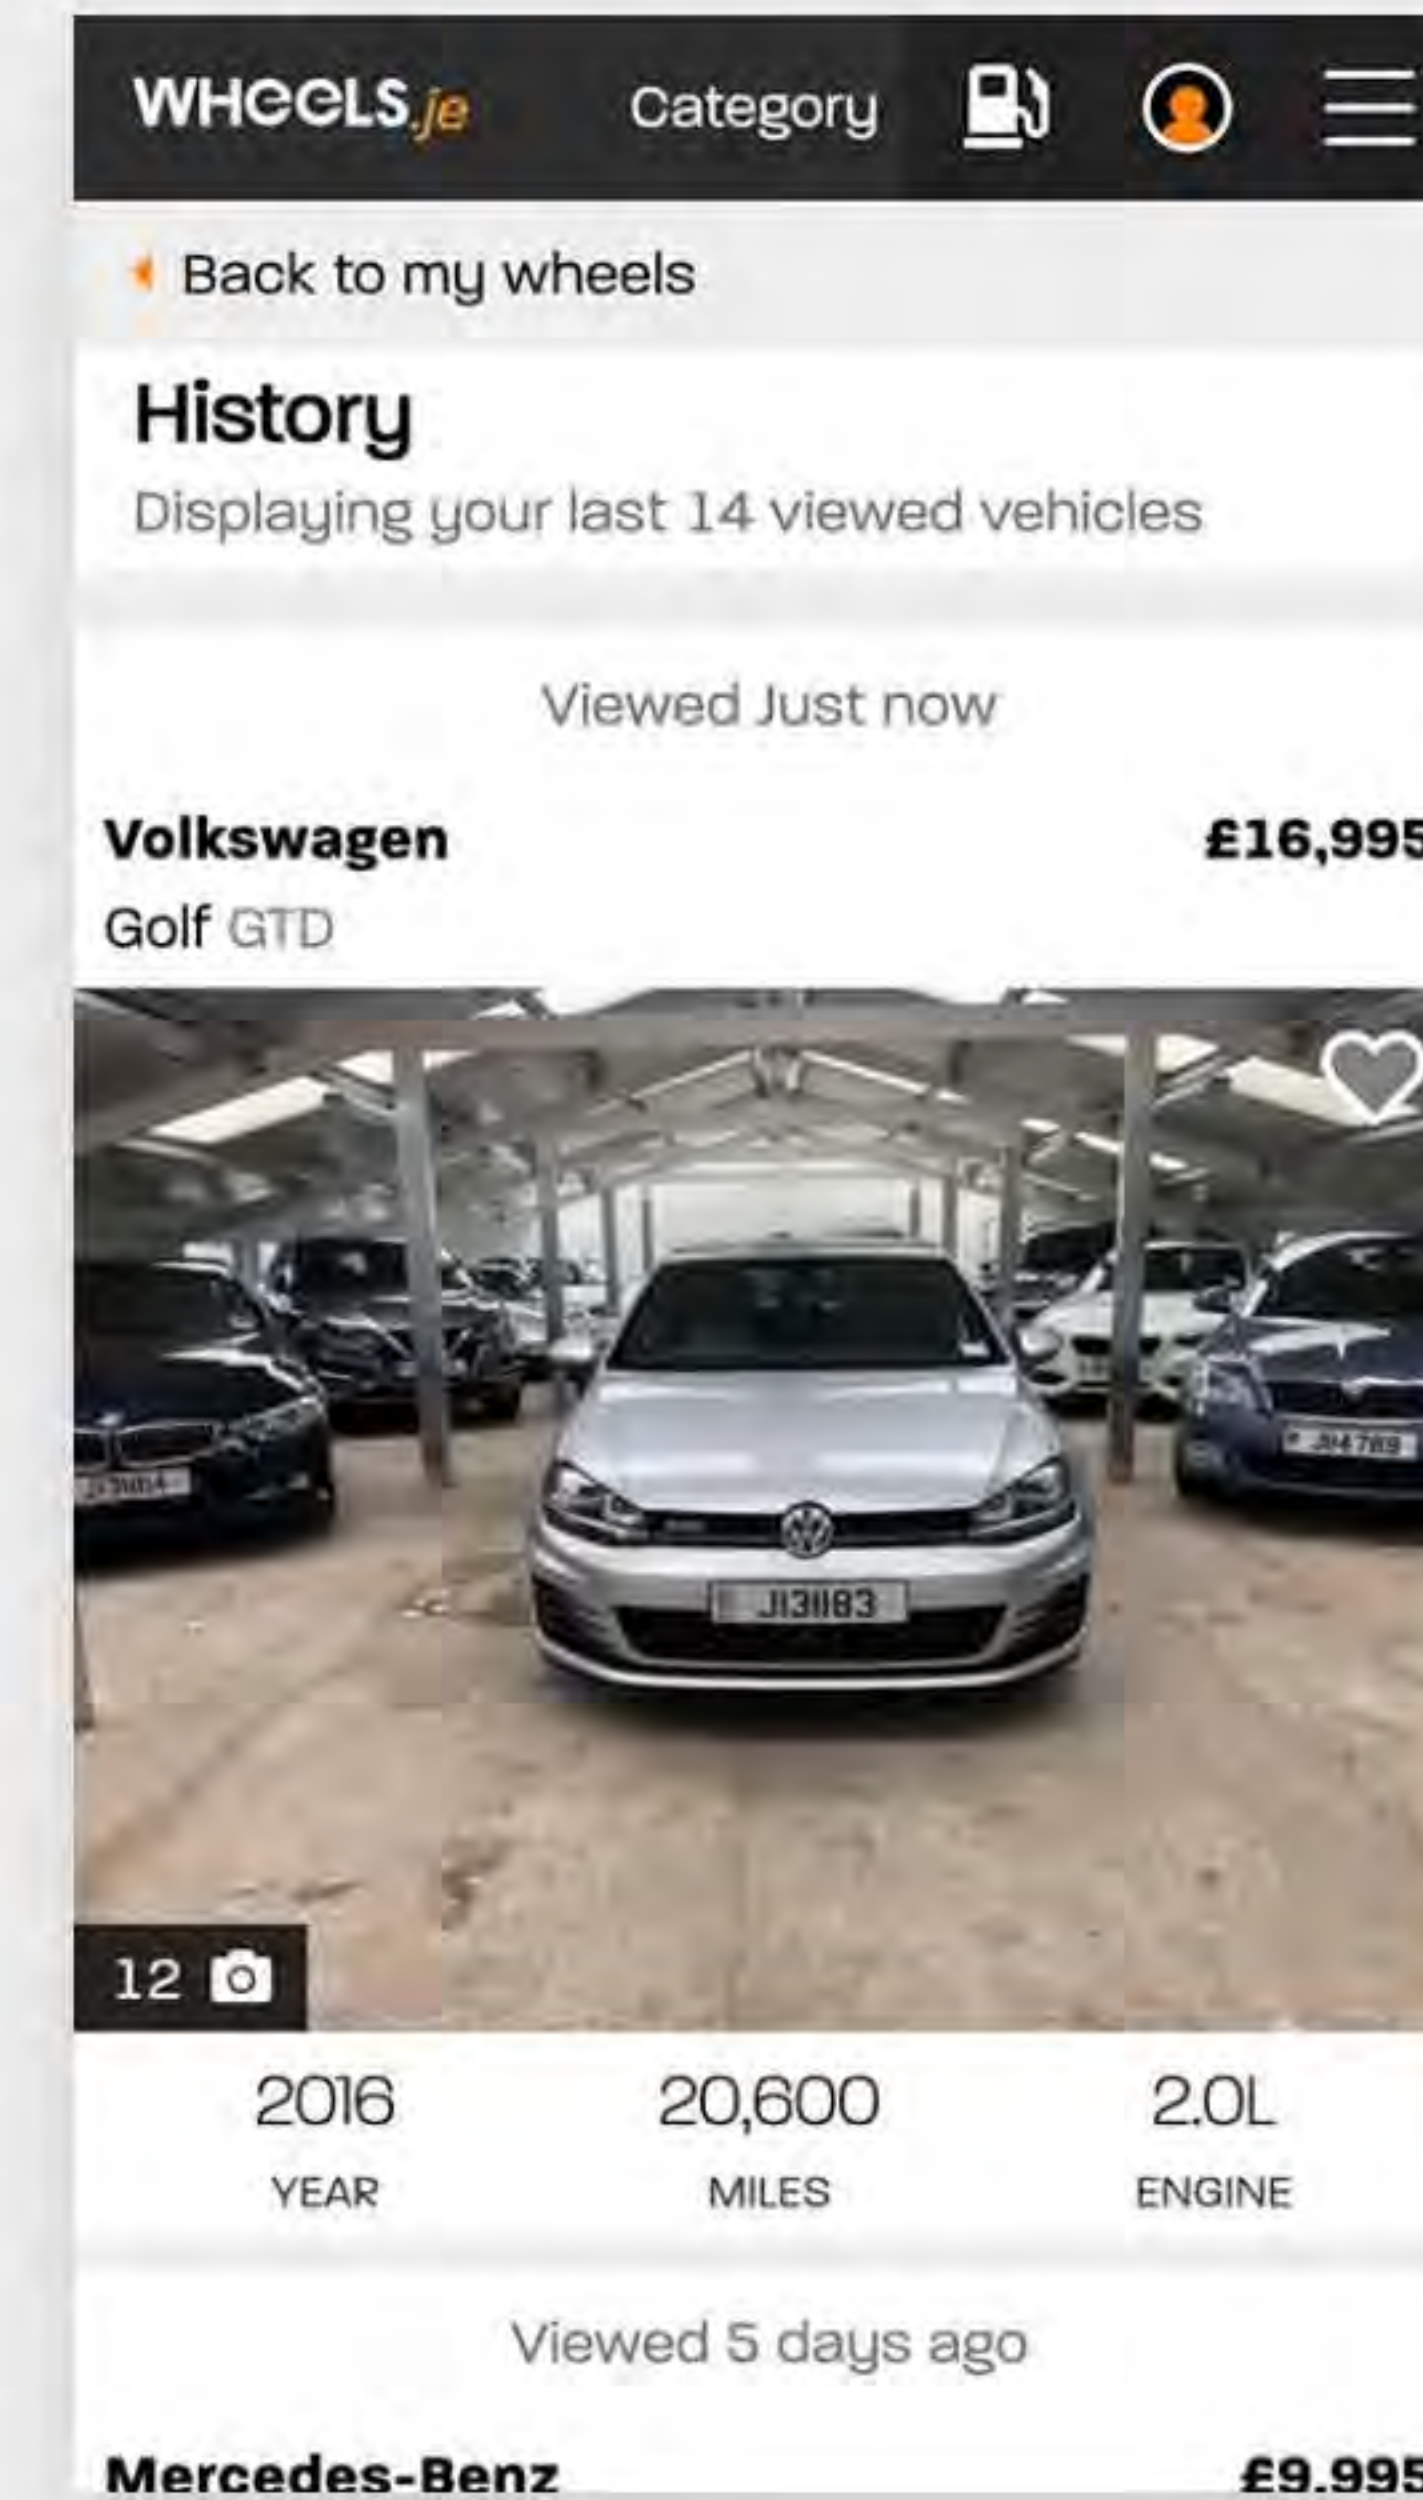

Watchlist

Users can watch up to 12 vehicles when searching and filtering vehicles for sale. Watchlists can be filtered by category and ordered by recently watched, highest price, lowest price, age and mileage.