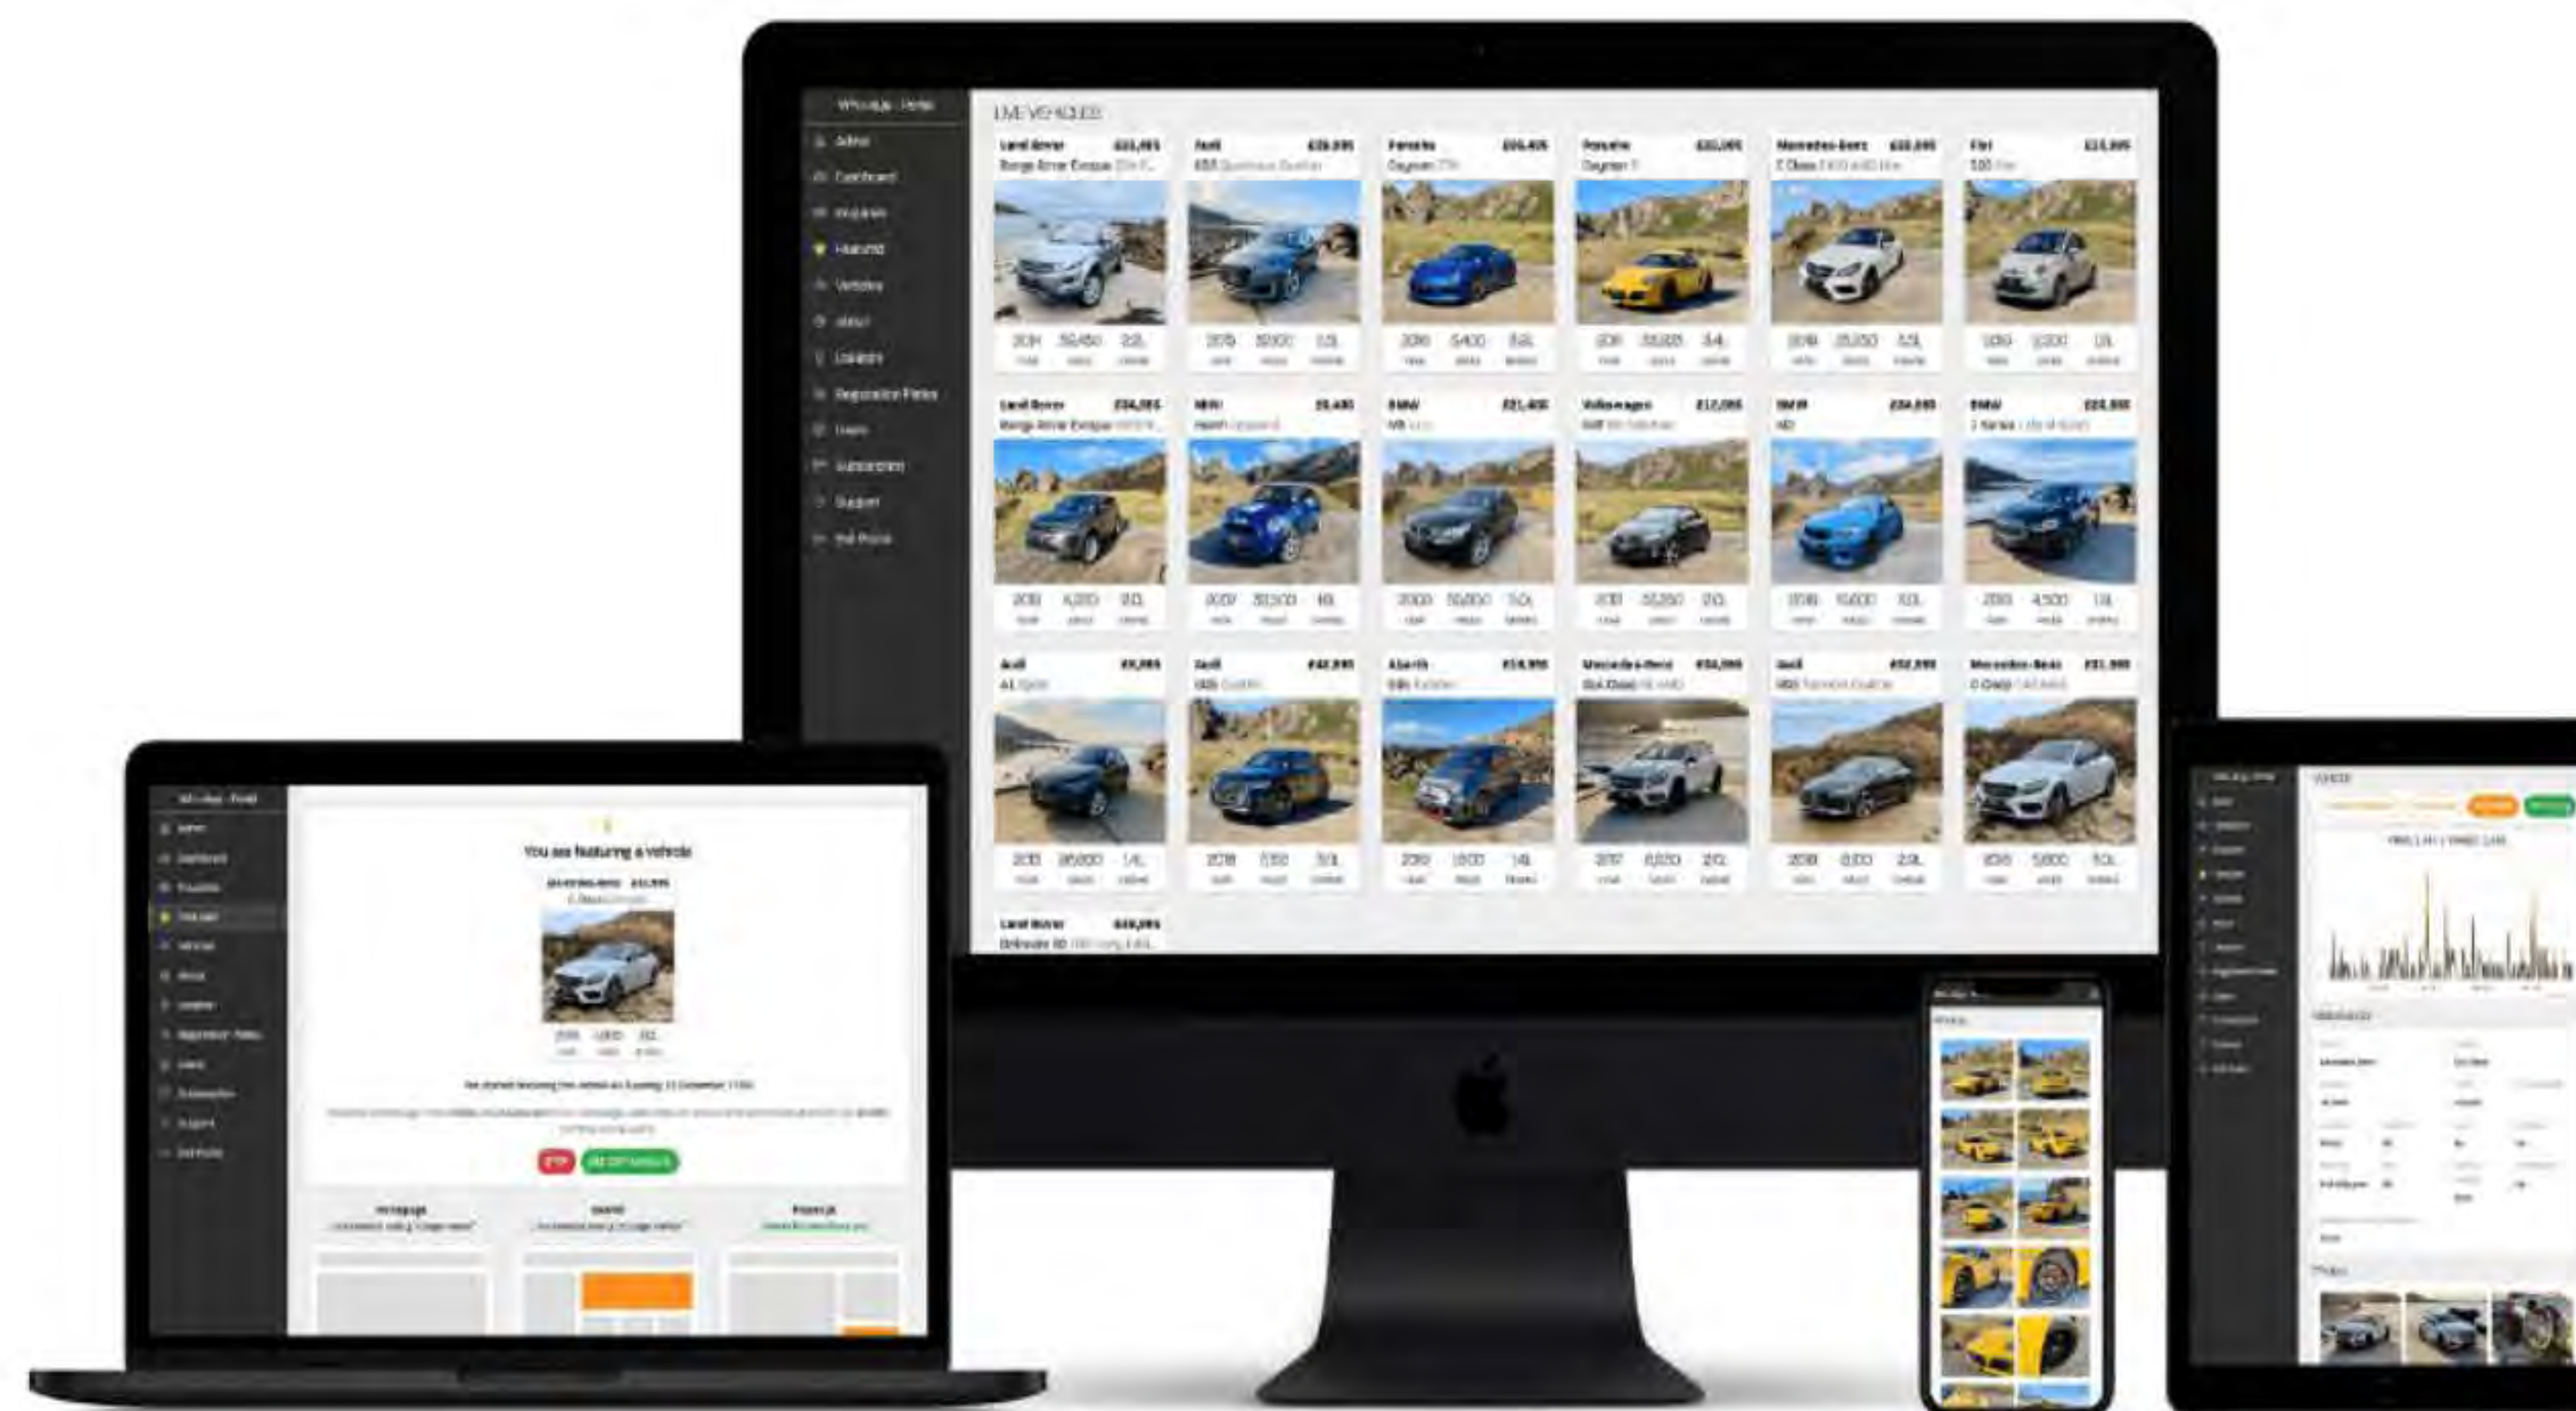

SELL

Create Listing

Directory

Charge Points

Fuel Prices

News

Jobs

My Wheels

WHEELS_{.je}

JERSEY'S MOTOR PORTAL

Free Amazon Eco Auto
for every new Reto finance customer!

Specialist
insurance for
island residents

Looking to Buy

Looking to Sell

Dealer Portal

Our **Dealer Portal** does all the heavy lifting so you can focus on whats important

Email Sales Team

Call Sales Team

Dashboard