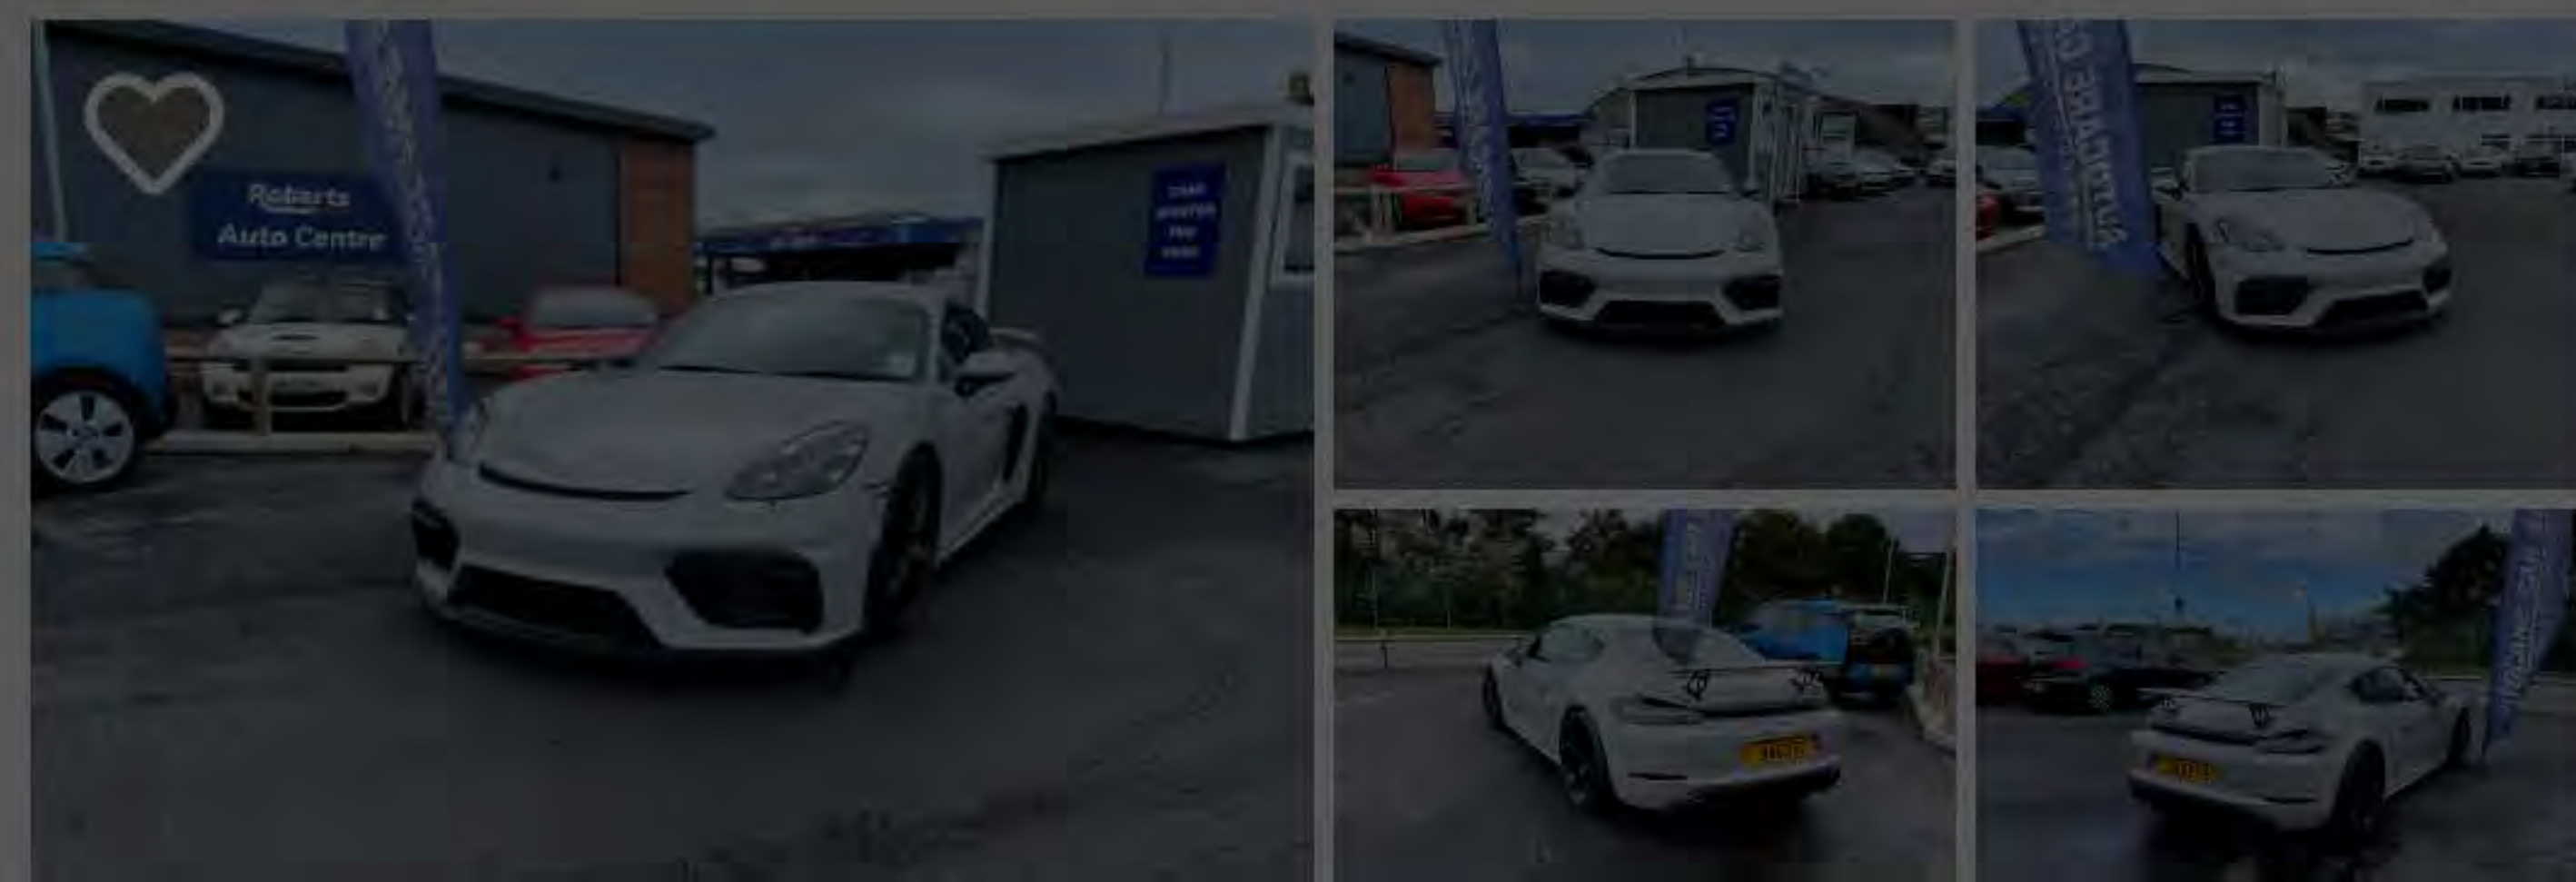

Apply online now

from
ADRIAN FLUX

Cars (518)

Any Seller

Any Dealer

Any Make

Any Model

Min Price

Max Price

Search 518 cars

Top Car Dealers

Most active used car dealers ordered by recent activity

Bespoke Auto Jersey	10
Jacksons	121
Bel Royal Motors	34
Autocare Car Sales	27
Le Cachet	14
Castle Cars Jersey	14
Robert Linton Cars	27

Browse

FEATURED BY DEALERS

Autocare Car Sales

Message us

Show

Porsche

£99,950

Cayman GT4

Metallic Grey