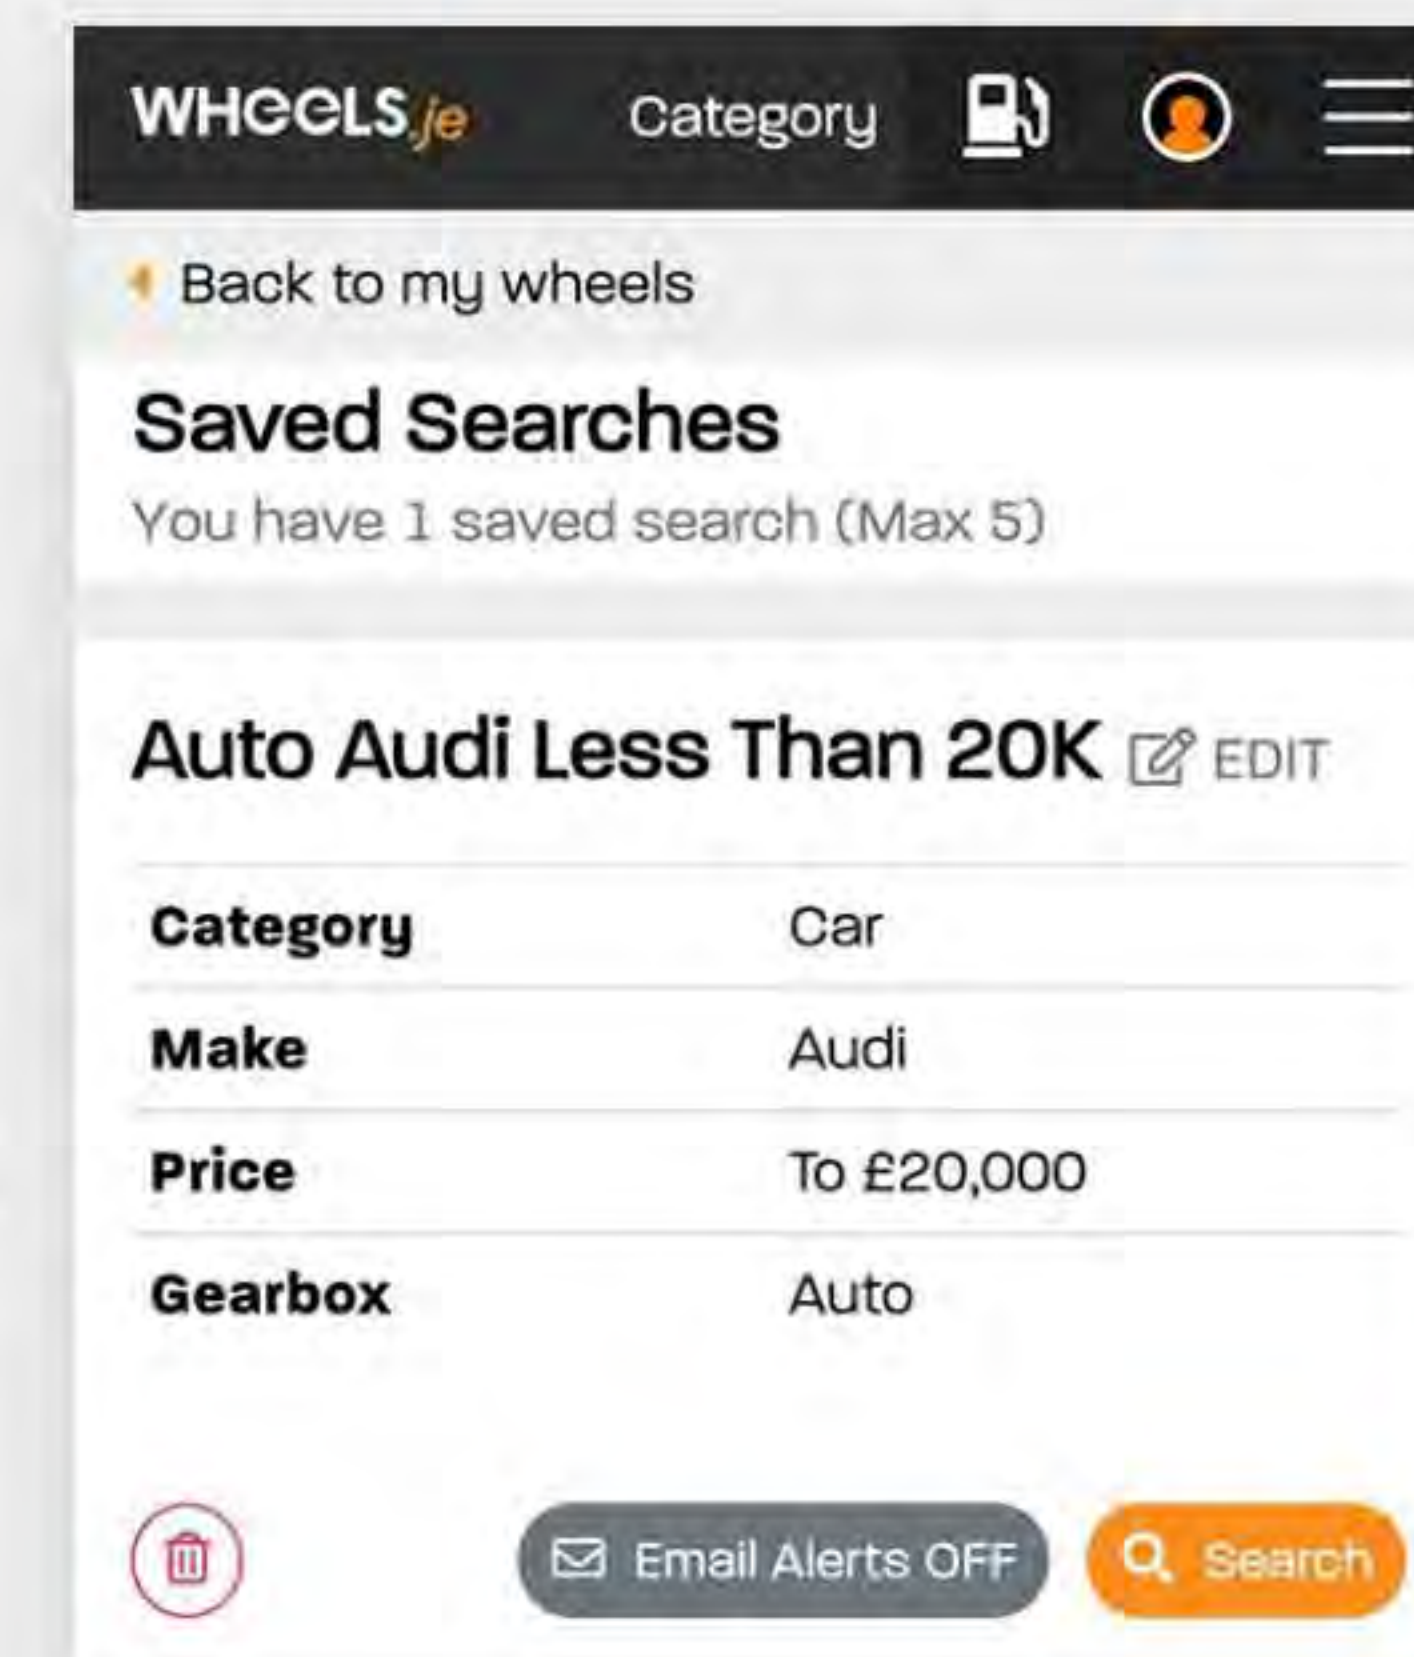

Watchlist

Users can watch up to 12 vehicles when searching and filtering vehicles for sale. Watchlists can be filtered by category and ordered by recently watched, highest price, lowest price, age and mileage.