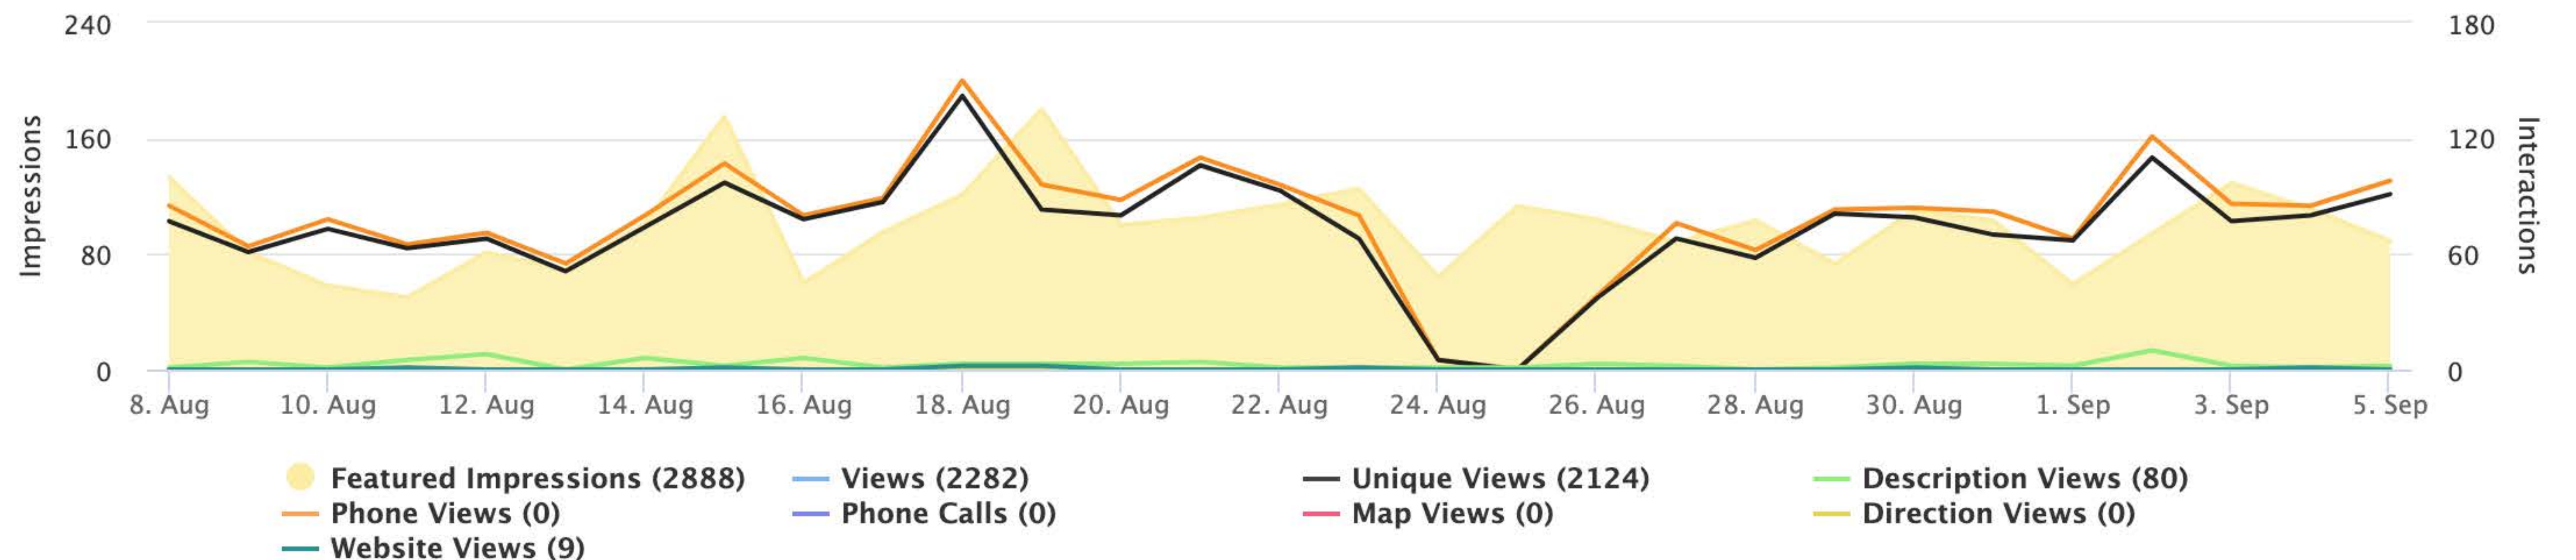

DASHBOARD

- Admin
- Dashboard
- Enquiries
- Jobs
- Featured
- Relisting
- Vehicles
- About
- Location
- Finance
- Registration Plates
- Users
- Subscription
- Settings
- Support
- Exit Portal

121

LIVE

3

SCHEDULED

0

DRAFT

48

INBOX

WHEELS WEEKLY

You have published **9** vehicles that will be included in the next Wheels Weekly email newsletter sent every **Friday at 5pm** to hundreds of subscribers.

SCHEDULED VEHICLES

You have **3** vehicles scheduled for automatic publishing. **3** vehicles will be published daily at your chosen time of **8am** [edit](#)

£87,495 - 2022 4.0L Mercedes-Benz GLC Class - 1,000 miles

£63,995 - 2022 2.0L Porsche Macan - 10 miles

£25,995 - 2021 1.5L Volkswagen T-Cross - 3,100 miles

VEHICLE ANALYTICS

ALL TIME 6M 3M 1M

LAST 30 DAYS

[Help understanding analytics](#)