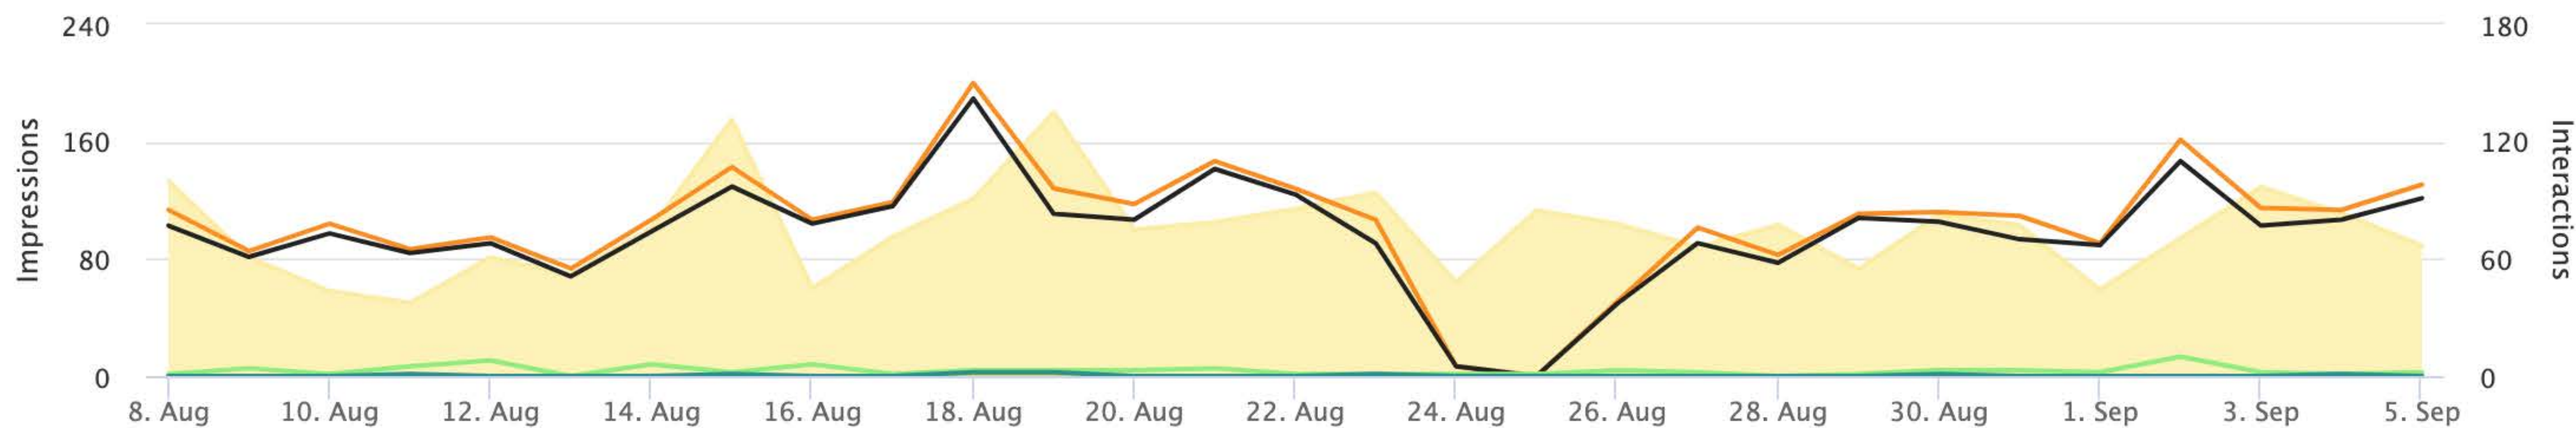

DASHBOARD

- Admin
- Dashboard
- Enquiries
- Jobs
- Featured
- Relisting
- Vehicles
- About
- Location
- Finance
- Registration Plates
- Users
- Subscription
- Settings
- Support
- Exit Portal

121

LIVE

3

SCHEDULED

0

DRAFT

48

INBOX

WHEELS WEEKLY

You have published **9** vehicles that will be included in the next Wheels Weekly email newsletter sent every **Friday at 5pm** to hundreds of subscribers.

SCHEDULED VEHICLES

Select the number of vehicles and what time you would like to schedule auto publish daily.

3

8am

CANCEL

UPDATE

£87,495 - 2022 4.0L Mercedes-Benz GLC Class - 1,000 miles

£63,995 - 2022 2.0L Porsche Macan - 10 miles

£25,995 - 2021 1.5L Volkswagen T-Cross - 3,100 miles

VEHICLE ANALYTICS

ALL TIME 6M 3M 1M

LAST 30 DAYS