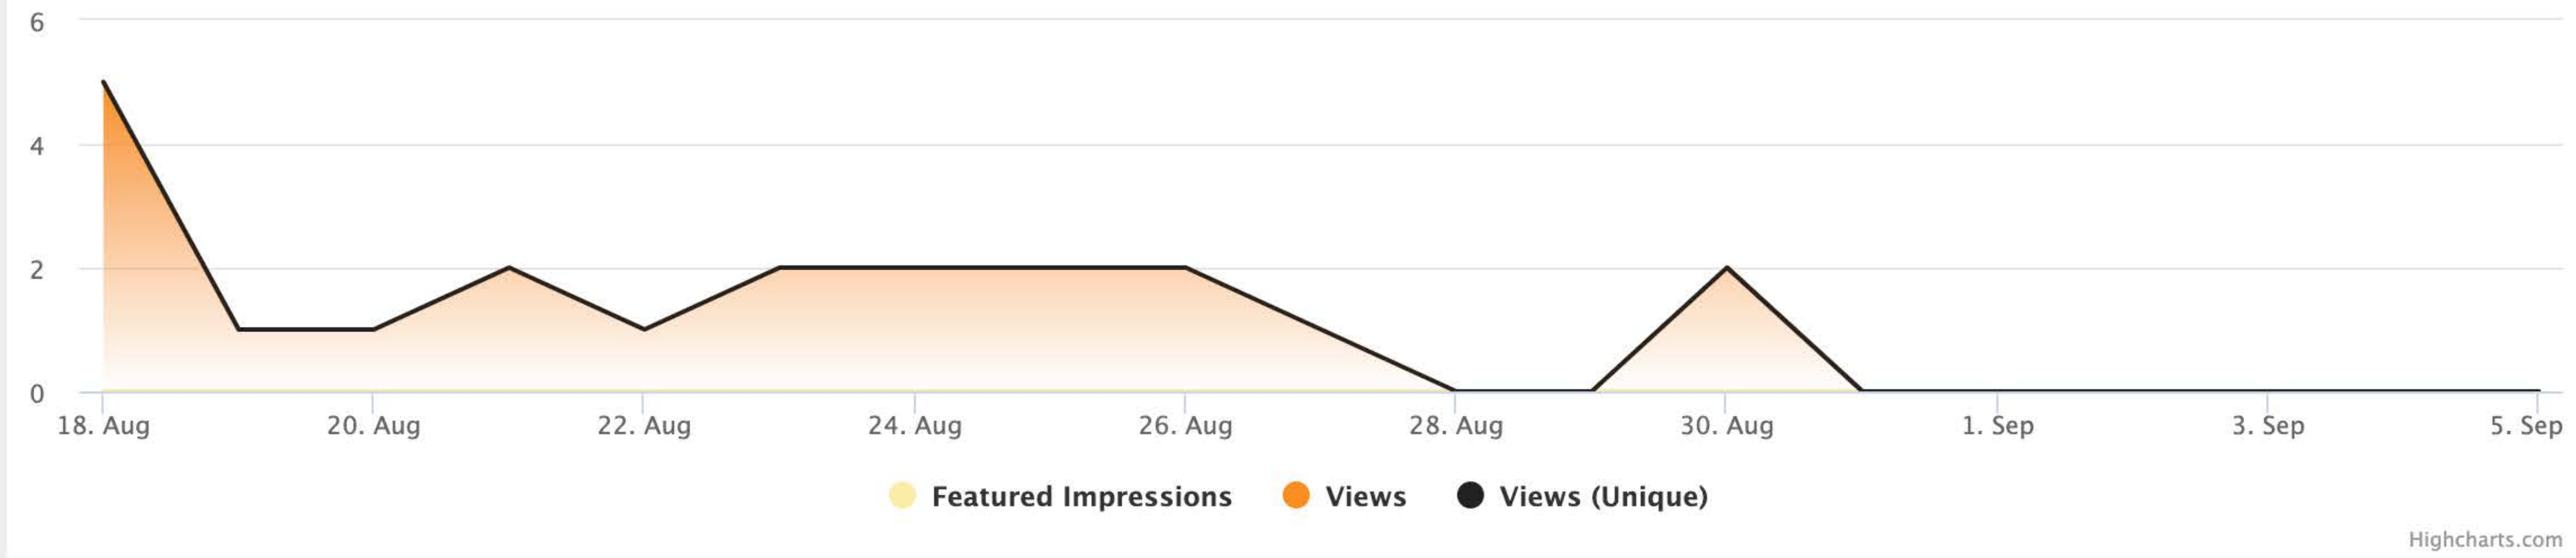

VEHICLE

- [Admin](#)
- [Dashboard](#)
- [Enquiries](#)
- [Jobs](#)
- [Featured](#)
- [Relisting](#)
- [Vehicles](#)
- [About](#)
- [Location](#)
- [Finance](#)
- [Registration Plates](#)
- [Users](#)
- [Subscription](#)
- [Settings](#)
- [Support](#)
- [Exit Portal](#)

- [Source](#)
- [Mark as Withdrawn](#)
- [Mark as Sold](#)
- [Edit Vehicle](#)
- [View Listing](#)

ANALYTICS

FEATURED IMPRESSIONS 0 / VIEWS 17 / VIEWS (UNIQUE) 17