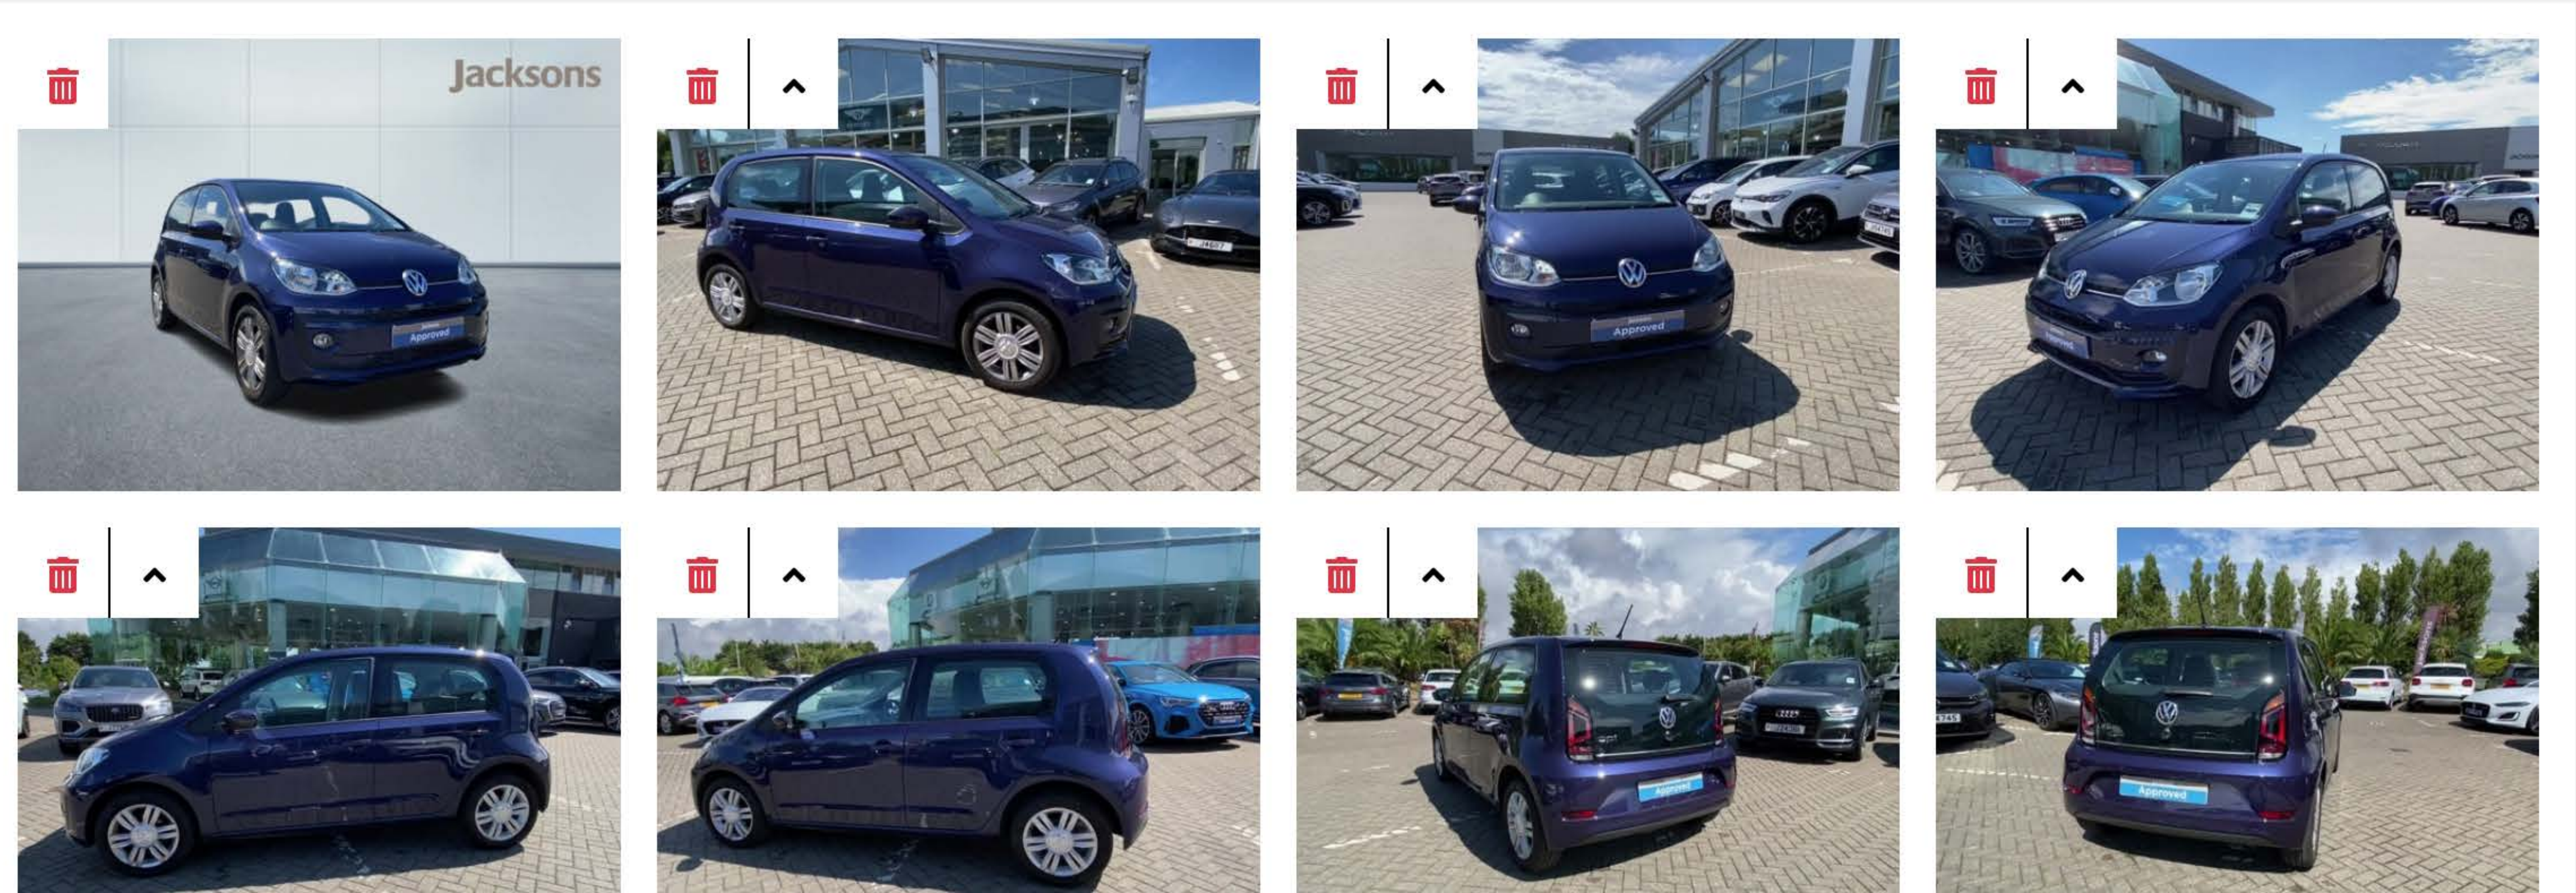

Photos

- Admin
- Dashboard
- Enquiries
- Jobs
- Featured
- Relisting
- Vehicles
- About
- Location
- Finance
- Registration Plates
- Users
- Subscription
- Settings
- Support
- Exit Portal